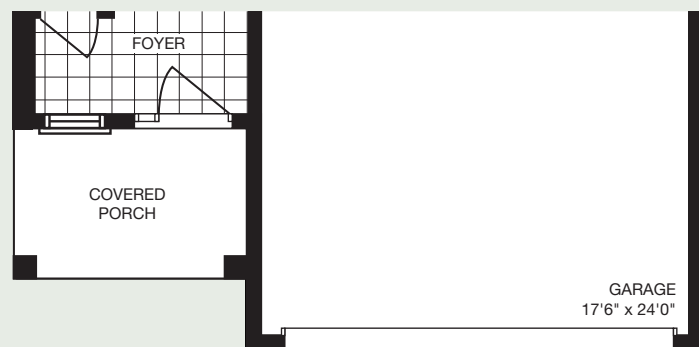

THE GLACIER

3 BEDROOM | 2,007 - 2,011 sq. ft.

Elevation C - 2,007 sq. ft.

mynextstop.ca | macphersonbuilders.com

THE GLACIER

3 BEDROOM

2,007 - 2,011 SQ. FT.

Elevation A - 2,007 sq. ft.

Elevation B - 2,011 sq. ft.

MAIN FLOOR
Elevation A & B

MAIN FLOOR
Elevation C

SECOND FLOOR
Elevation A & B

SECOND FLOOR
Elevation C

BASEMENT
Elevation A, B & C

All dimensions are approximate and subject to change without notice. Dimensions are in feet and may vary between elevations. Please see sales representative for details. E. & O. E.