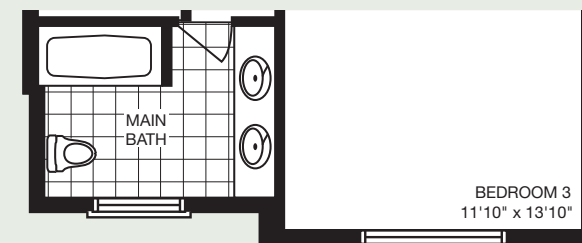

THE GLACIER

3 BEDROOM | 2,007 - 2,011 sq. ft.

Elevation C - 2,007 sq. ft.

mynextstop.ca | macphersonbuilders.com

THE GLACIER

3 BEDROOM

2,007 - 2,011 SQ. FT.

Elevation A - 2,007 sq. ft.

Elevation B - 2,011 sq. ft.

MAIN FLOOR
Elevation A & B

MAIN FLOOR
Elevation C

SECOND FLOOR
Elevation A & B

SECOND FLOOR
Elevation C

BASEMENT
Elevation A, B & C

All dimensions are approximate and subject to change without notice. Dimensions are in feet and may vary between elevations. Please see sales representative for details. E. & O. E.