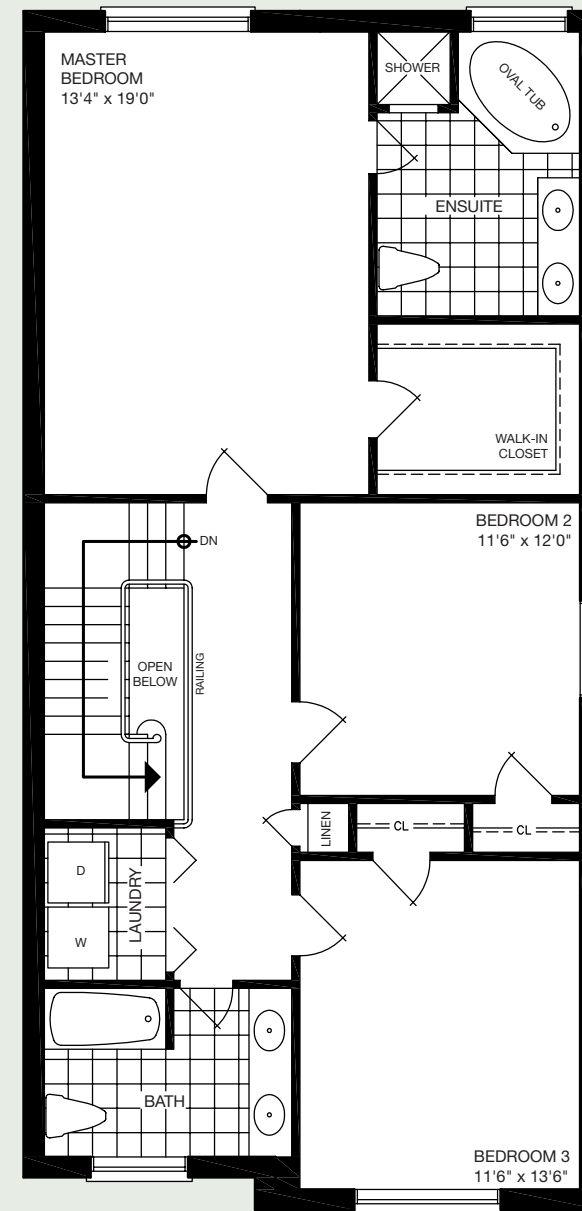

THE GLACIER

3 BEDROOM | 2,007 - 2,011 sq. ft.

Elevation C - 2,007 sq. ft.

mynextstop.ca | macphersonbuilders.com

THE GLACIER

3 BEDROOM

2,007 - 2,011 SQ. FT.

Elevation A - 2,007 sq. ft.

Elevation B - 2,011 sq. ft.

MAIN FLOOR
Elevation A & B

MAIN FLOOR
Elevation C

SECOND FLOOR
Elevation A & B

SECOND FLOOR
Elevation C

BASEMENT
Elevation A, B & C

All dimensions are approximate and subject to change without notice. Dimensions are in feet and may vary between elevations. Please see sales representative for details. E. & O. E.