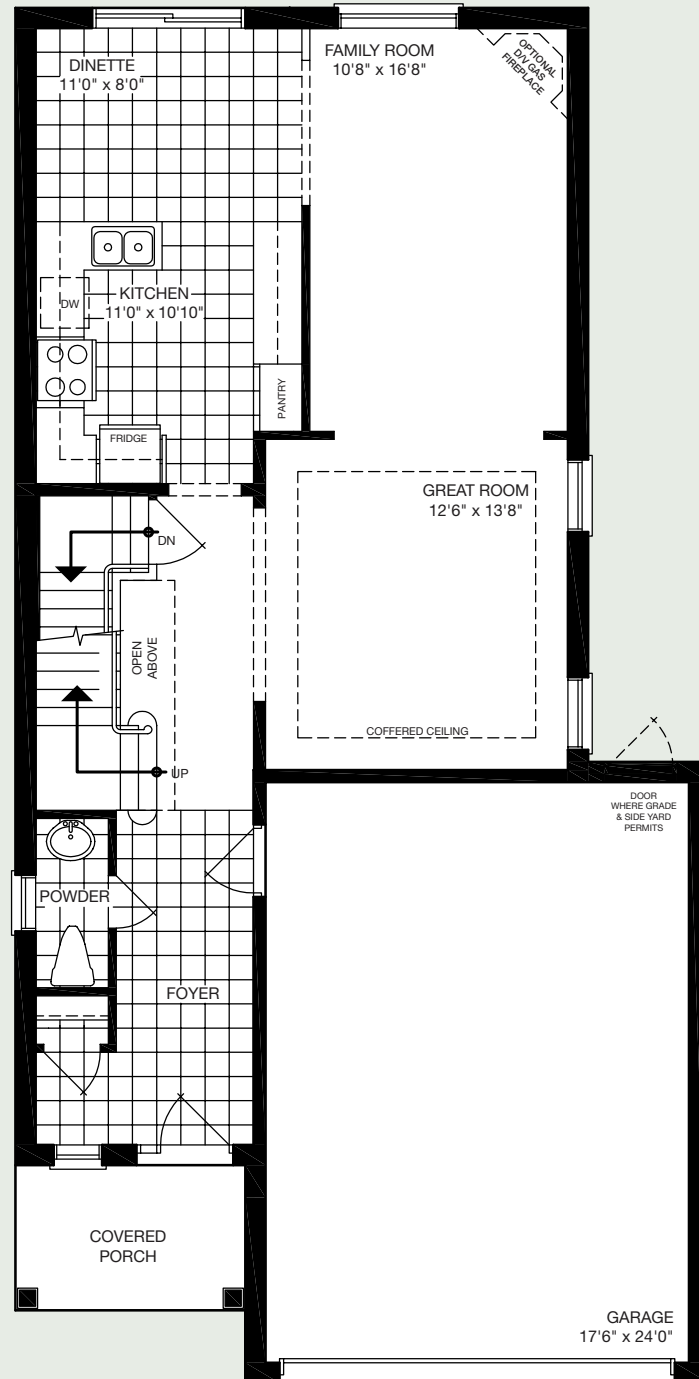

THE GLACIER

3 BEDROOM | 2,007 - 2,011 sq. ft.

Elevation C - 2,007 sq. ft.

mynextstop.ca | macphersonbuilders.com

THE GLACIER

3 BEDROOM

2,007 - 2,011 SQ. FT.

Elevation A - 2,007 sq. ft.

Elevation B - 2,011 sq. ft.

MAIN FLOOR
Elevation A & B

MAIN FLOOR
Elevation C

SECOND FLOOR
Elevation A & B

SECOND FLOOR
Elevation C

BASEMENT
Elevation A, B & C

All dimensions are approximate and subject to change without notice. Dimensions are in feet and may vary between elevations. Please see sales representative for details. E. & O. E.