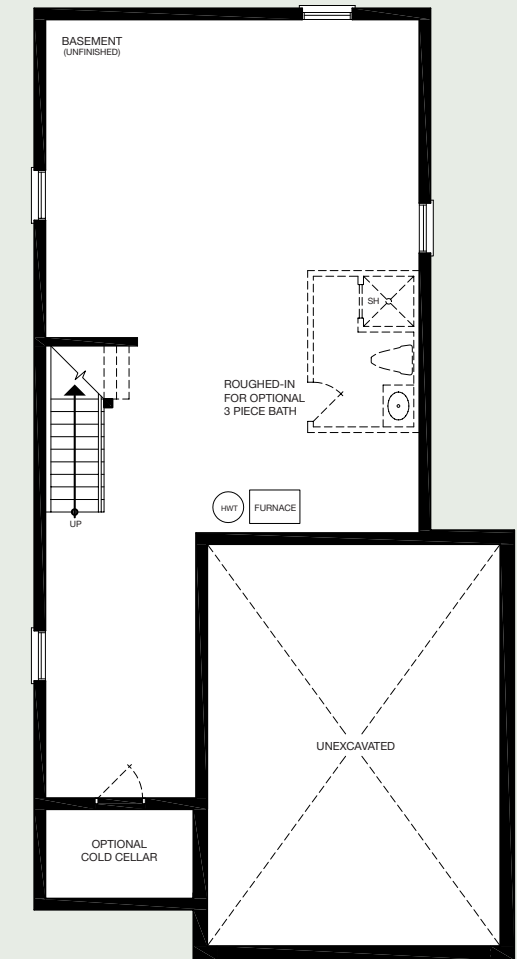

THE GLACIER

3 BEDROOM | 2,007 - 2,011 sq. ft.

Elevation C - 2,007 sq. ft.

mynextstop.ca | macphersonbuilders.com

THE GLACIER

3 BEDROOM

2,007 - 2,011 SQ. FT.

Elevation A - 2,007 sq. ft.

Elevation B - 2,011 sq. ft.

MAIN FLOOR
Elevation A & B

MAIN FLOOR
Elevation C

SECOND FLOOR
Elevation A & B

SECOND FLOOR
Elevation C

BASEMENT
Elevation A, B & C

All dimensions are approximate and subject to change without notice. Dimensions are in feet and may vary between elevations. Please see sales representative for details. E. & O. E.