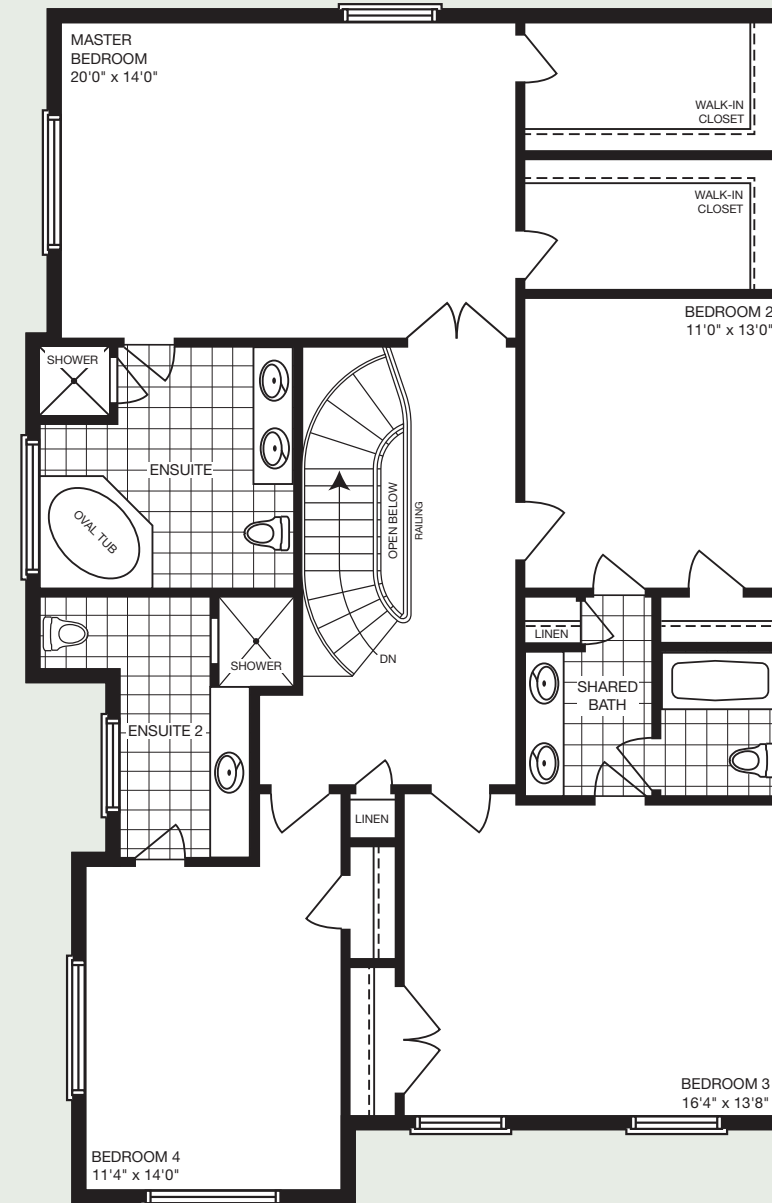

# THE ROYAL YORK

4 BEDROOM | 3,013 - 3,065 sq. ft.

Elevation A - 3,013 sq. ft.

[mynextstop.ca](http://mynextstop.ca) | [macphersonbuilders.com](http://macphersonbuilders.com)

# THE ROYAL YORK

4 BEDROOM

3,013 - 3,065 sq. ft.

MAIN FLOOR  
Elevation A

MAIN FLOOR  
Elevation B & C

SECOND FLOOR  
Elevation A

SECOND FLOOR  
Elevation B & C

BASEMENT  
Elevation A, B & C

All dimensions are approximate and subject to change without notice. Dimensions are in feet and may vary between elevations. Please see sales representative for details. E. & O. E.