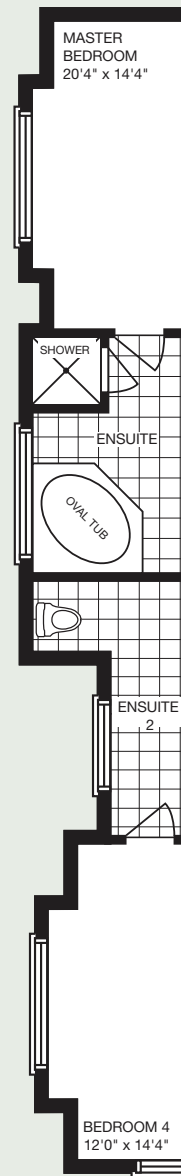

# THE ROYAL YORK

4 BEDROOM | 3,013 - 3,065 sq. ft.

Elevation A - 3,013 sq. ft.

[mynextstop.ca](http://mynextstop.ca) | [macphersonbuilders.com](http://macphersonbuilders.com)

# THE ROYAL YORK

4 BEDROOM

3,013 - 3,065 sq. ft.

MAIN FLOOR  
Elevation A

MAIN FLOOR  
Elevation B & C

SECOND FLOOR  
Elevation A

SECOND FLOOR  
Elevation B & C

BASEMENT  
Elevation A, B & C

All dimensions are approximate and subject to change without notice. Dimensions are in feet and may vary between elevations. Please see sales representative for details. E. & O. E.