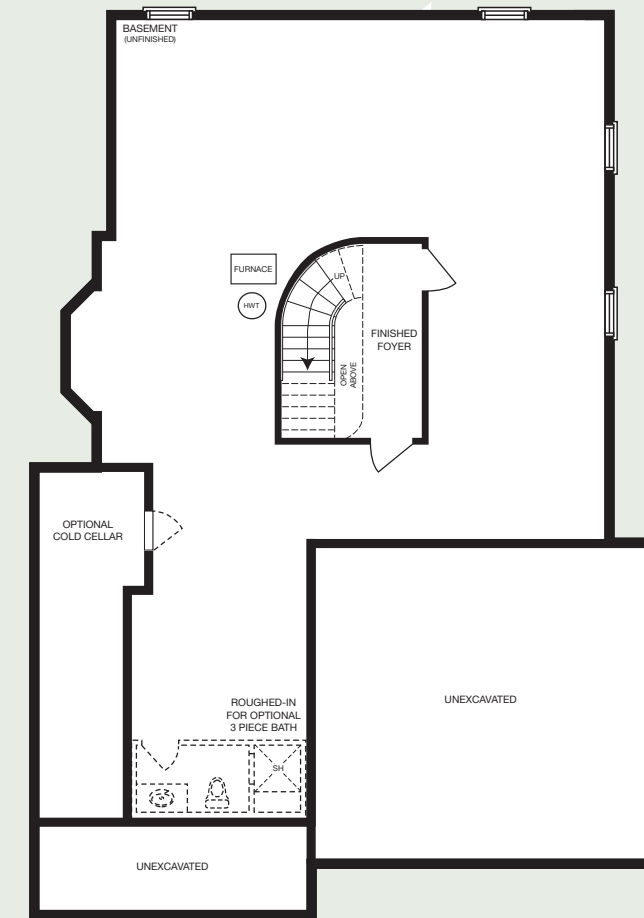

# THE ROYAL YORK

4 BEDROOM | 3,013 - 3,065 sq. ft.

Elevation A - 3,013 sq. ft.

[mynextstop.ca](http://mynextstop.ca) | [macphersonbuilders.com](http://macphersonbuilders.com)

# THE ROYAL YORK

4 BEDROOM

3,013 - 3,065 sq. ft.

MAIN FLOOR  
Elevation A

MAIN FLOOR  
Elevation B & C

SECOND FLOOR  
Elevation A

SECOND FLOOR  
Elevation B & C

BASEMENT  
Elevation A, B & C

All dimensions are approximate and subject to change without notice. Dimensions are in feet and may vary between elevations. Please see sales representative for details. E. & O. E.