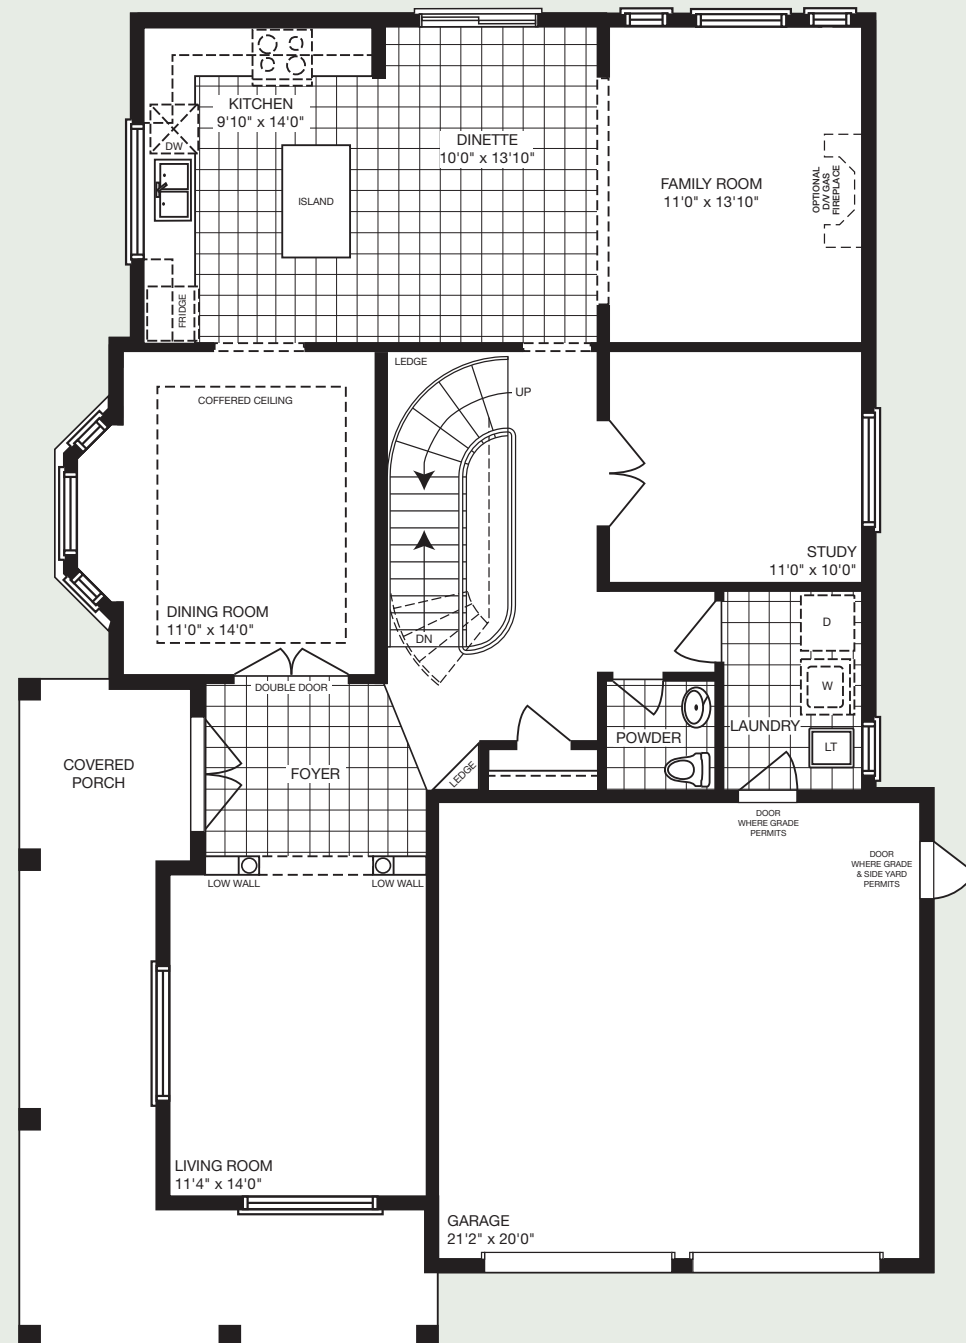

# THE ROYAL YORK

4 BEDROOM | 3,013 - 3,065 sq. ft.

Elevation A - 3,013 sq. ft.

[mynextstop.ca](http://mynextstop.ca) | [macphersonbuilders.com](http://macphersonbuilders.com)

# THE ROYAL YORK

4 BEDROOM

3,013 - 3,065 sq. ft.

MAIN FLOOR  
Elevation A

MAIN FLOOR  
Elevation B & C

SECOND FLOOR  
Elevation A

SECOND FLOOR  
Elevation B & C

BASEMENT  
Elevation A, B & C

All dimensions are approximate and subject to change without notice. Dimensions are in feet and may vary between elevations. Please see sales representative for details. E. & O. E.