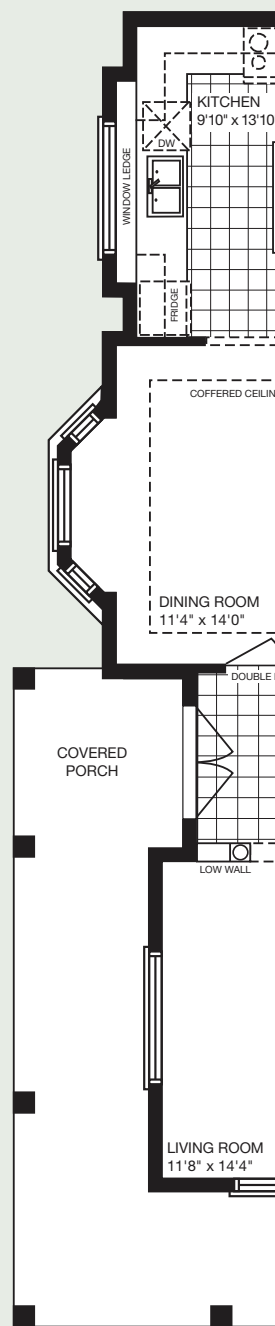

# THE ROYAL YORK

4 BEDROOM | 3,013 - 3,065 sq. ft.

Elevation A - 3,013 sq. ft.

[mynextstop.ca](http://mynextstop.ca) | [macphersonbuilders.com](http://macphersonbuilders.com)

# THE ROYAL YORK

4 BEDROOM

3,013 - 3,065 sq. ft.

MAIN FLOOR  
Elevation A

MAIN FLOOR  
Elevation B & C

SECOND FLOOR  
Elevation A

SECOND FLOOR  
Elevation B & C

BASEMENT  
Elevation A, B & C

All dimensions are approximate and subject to change without notice. Dimensions are in feet and may vary between elevations. Please see sales representative for details. E. & O. E.