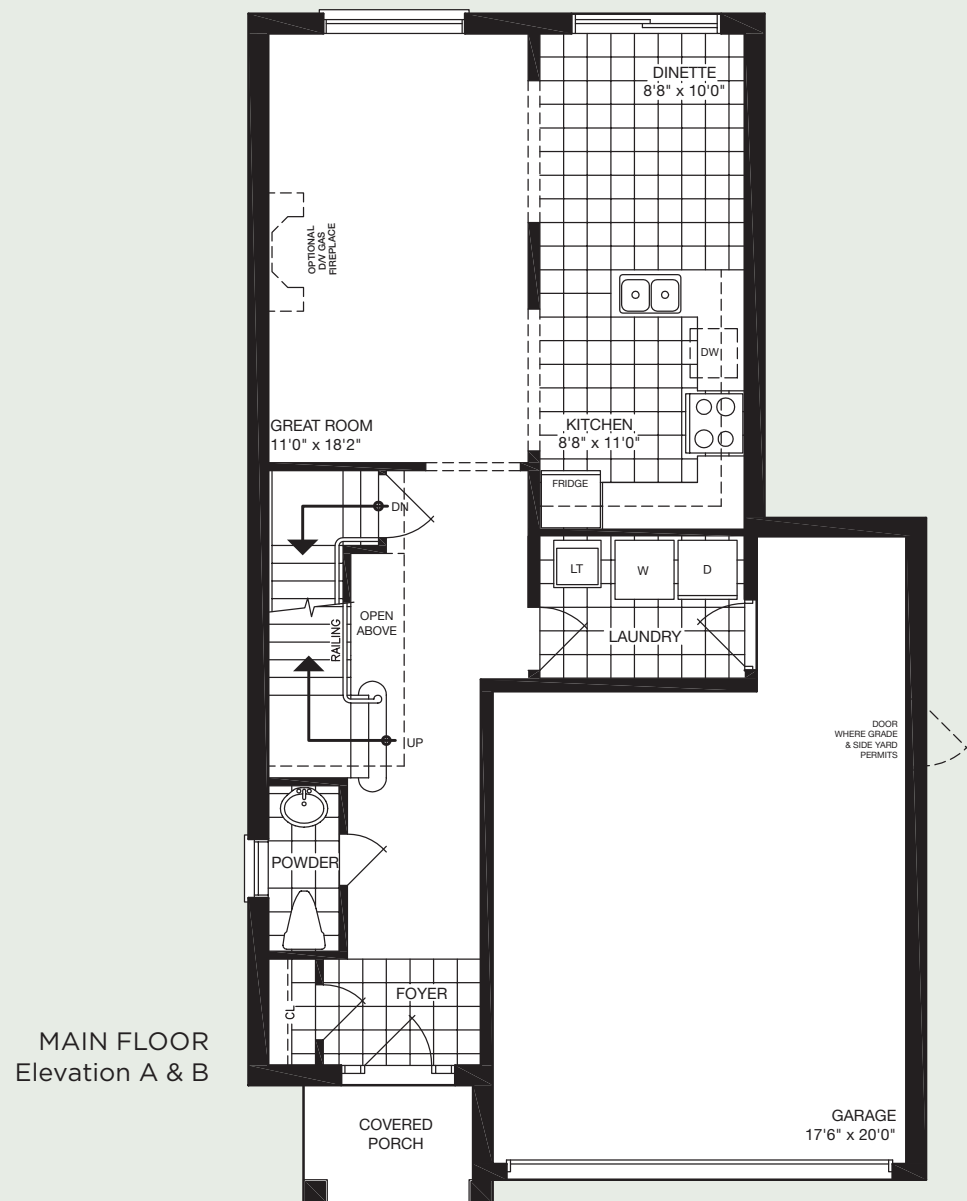

THE JASPER

3 BEDROOM | 1,817 - 1,818 SQ. FT.

Elevation A - 1,818 sq. ft.

mynextstop.ca | macphersonbuilders.com

THE JASPER

3 BEDROOM

1,817 - 1,818 SQ. FT.

MAIN FLOOR
Elevation A & B

MAIN FLOOR
Elevation C

SECOND FLOOR
Elevation B

SECOND FLOOR
Elevation C

SECOND FLOOR
Elevation A

BASEMENT
Elevation A, B & C

All dimensions are approximate and subject to change without notice. Dimensions are in feet and may vary between elevations. Please see sales representative for details. E. & O. E.