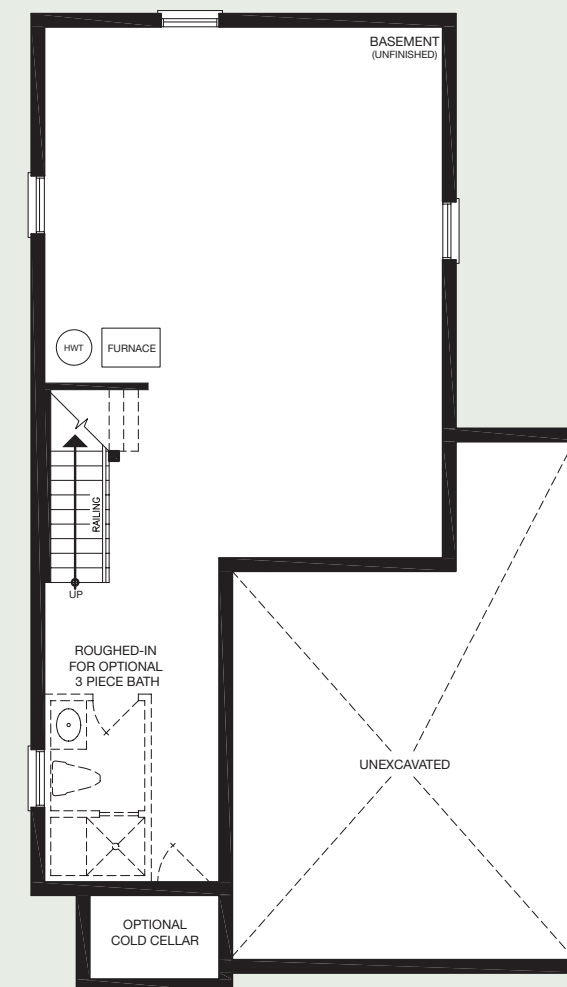

THE JASPER

3 BEDROOM | 1,817 - 1,818 SQ. FT.

Elevation A - 1,818 sq. ft.

mynextstop.ca | macphersonbuilders.com

THE JASPER

3 BEDROOM

1,817 - 1,818 SQ. FT.

MAIN FLOOR
Elevation A & B

MAIN FLOOR
Elevation C

SECOND FLOOR
Elevation B

SECOND FLOOR
Elevation C

SECOND FLOOR
Elevation A

BASEMENT
Elevation A, B & C

All dimensions are approximate and subject to change without notice. Dimensions are in feet and may vary between elevations. Please see sales representative for details. E. & O. E.