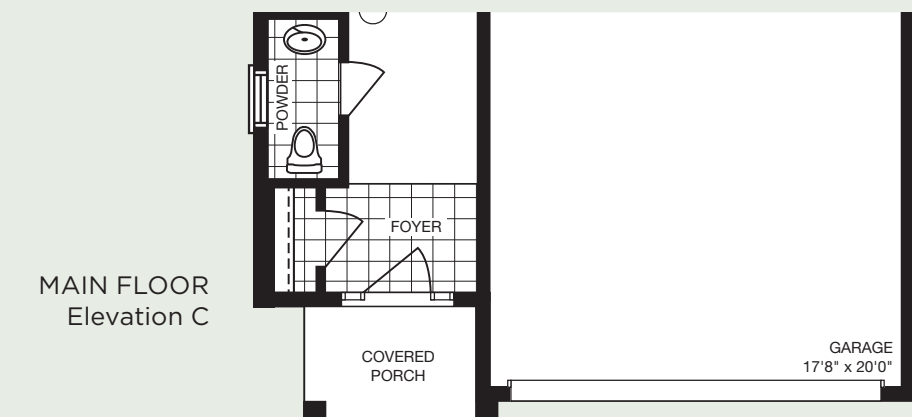

THE JASPER

3 BEDROOM | 1,817 - 1,818 SQ. FT.

Elevation A - 1,818 sq. ft.

mynextstop.ca | macphersonbuilders.com

THE JASPER

3 BEDROOM

1,817 - 1,818 SQ. FT.

MAIN FLOOR
Elevation A & B

MAIN FLOOR
Elevation C

SECOND FLOOR
Elevation B

SECOND FLOOR
Elevation C

SECOND FLOOR
Elevation A

BASEMENT
Elevation A, B & C

All dimensions are approximate and subject to change without notice. Dimensions are in feet and may vary between elevations. Please see sales representative for details. E. & O. E.