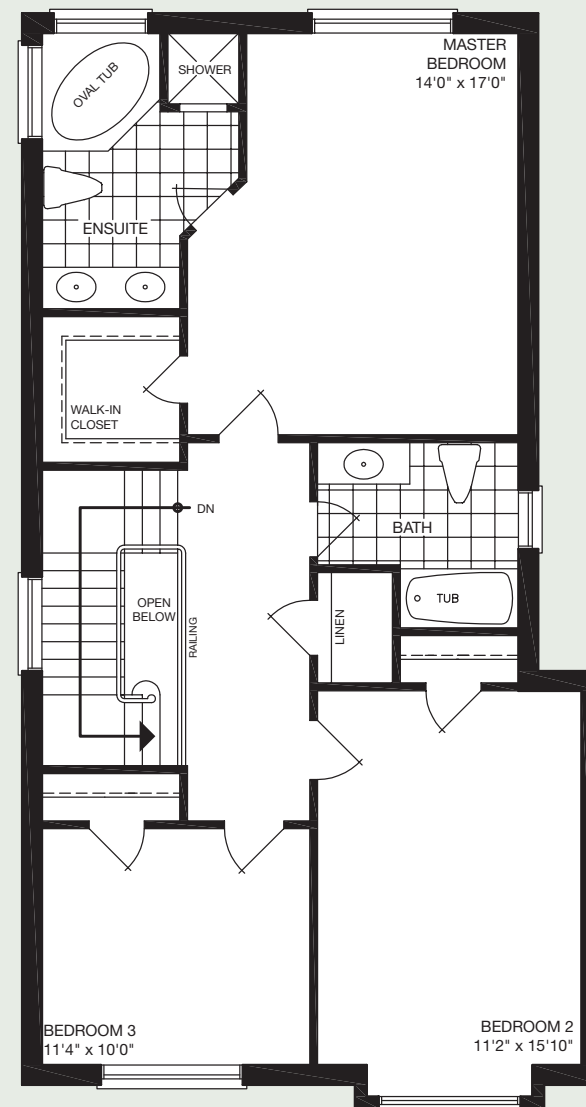

THE JASPER

3 BEDROOM | 1,817 - 1,818 SQ. FT.

Elevation A - 1,818 sq. ft.

mynextstop.ca | macphersonbuilders.com

THE JASPER

3 BEDROOM

1,817 - 1,818 SQ. FT.

MAIN FLOOR
Elevation A & B

MAIN FLOOR
Elevation C

SECOND FLOOR
Elevation B

SECOND FLOOR
Elevation C

SECOND FLOOR
Elevation A

BASEMENT
Elevation A, B & C

All dimensions are approximate and subject to change without notice. Dimensions are in feet and may vary between elevations. Please see sales representative for details. E. & O. E.