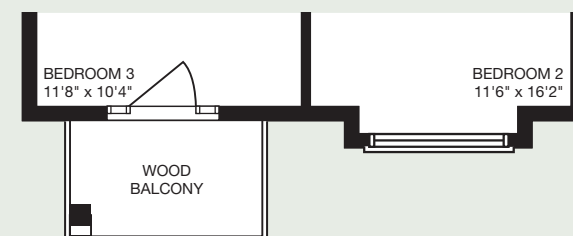

THE JASPER

3 BEDROOM | 1,817 - 1,818 SQ. FT.

Elevation A - 1,818 sq. ft.

mynextstop.ca | macphersonbuilders.com

THE JASPER

3 BEDROOM

1,817 - 1,818 SQ. FT.

MAIN FLOOR
Elevation A & B

MAIN FLOOR
Elevation C

SECOND FLOOR
Elevation B

SECOND FLOOR
Elevation C

SECOND FLOOR
Elevation A

BASEMENT
Elevation A, B & C

All dimensions are approximate and subject to change without notice. Dimensions are in feet and may vary between elevations. Please see sales representative for details. E. & O. E.