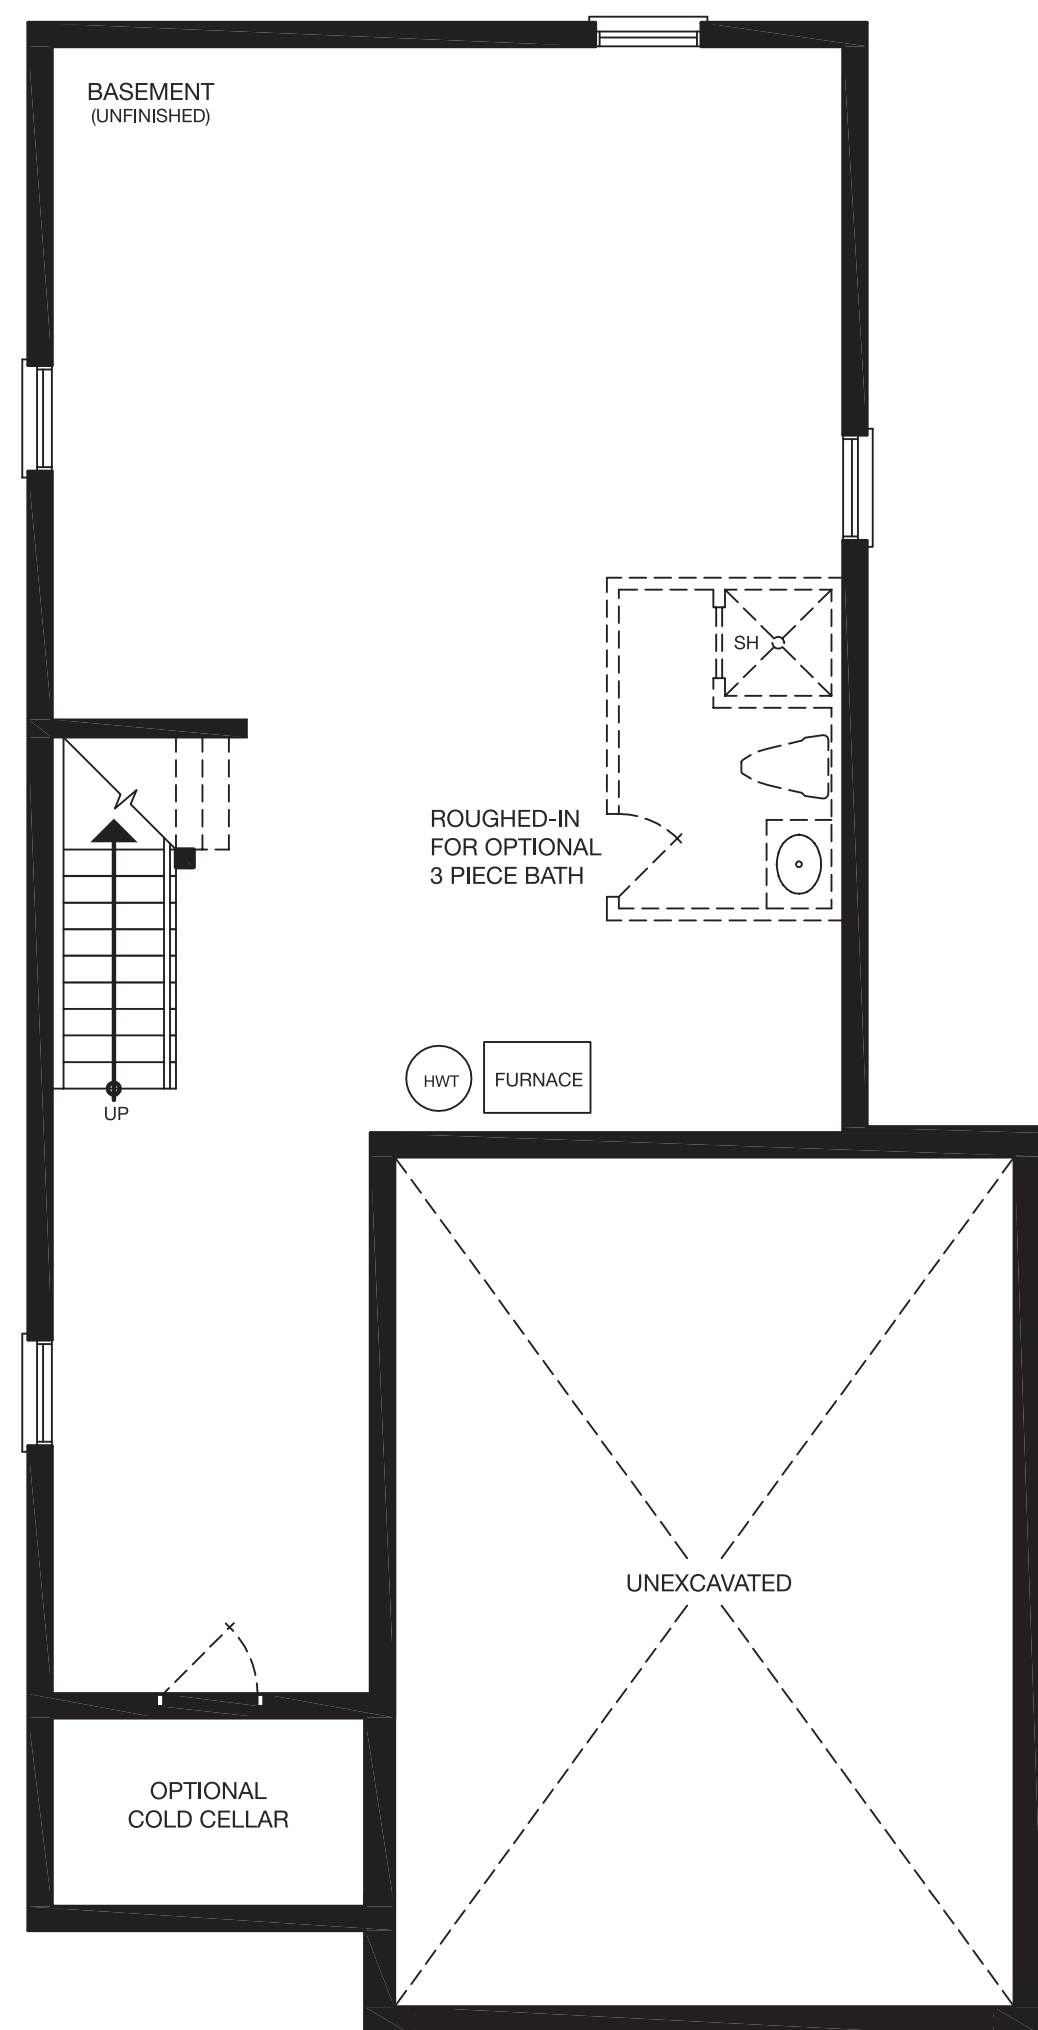

THE GLACIER

3 BEDROOM

2,007 - 2,011 SQ. FT.

Elevation C - 2,007 SQ. FT.

Elevation A - 2,007 SQ. FT.

Elevation B - 2,011 SQ. FT.

Basement

Main Floor

Second Floor

Floorplans shown above are Elevation B. All dimensions are approximate and subject to change without notice. Dimensions are in feet and may vary between elevations. Please see sales representative for details. E. & O. E. July 2018