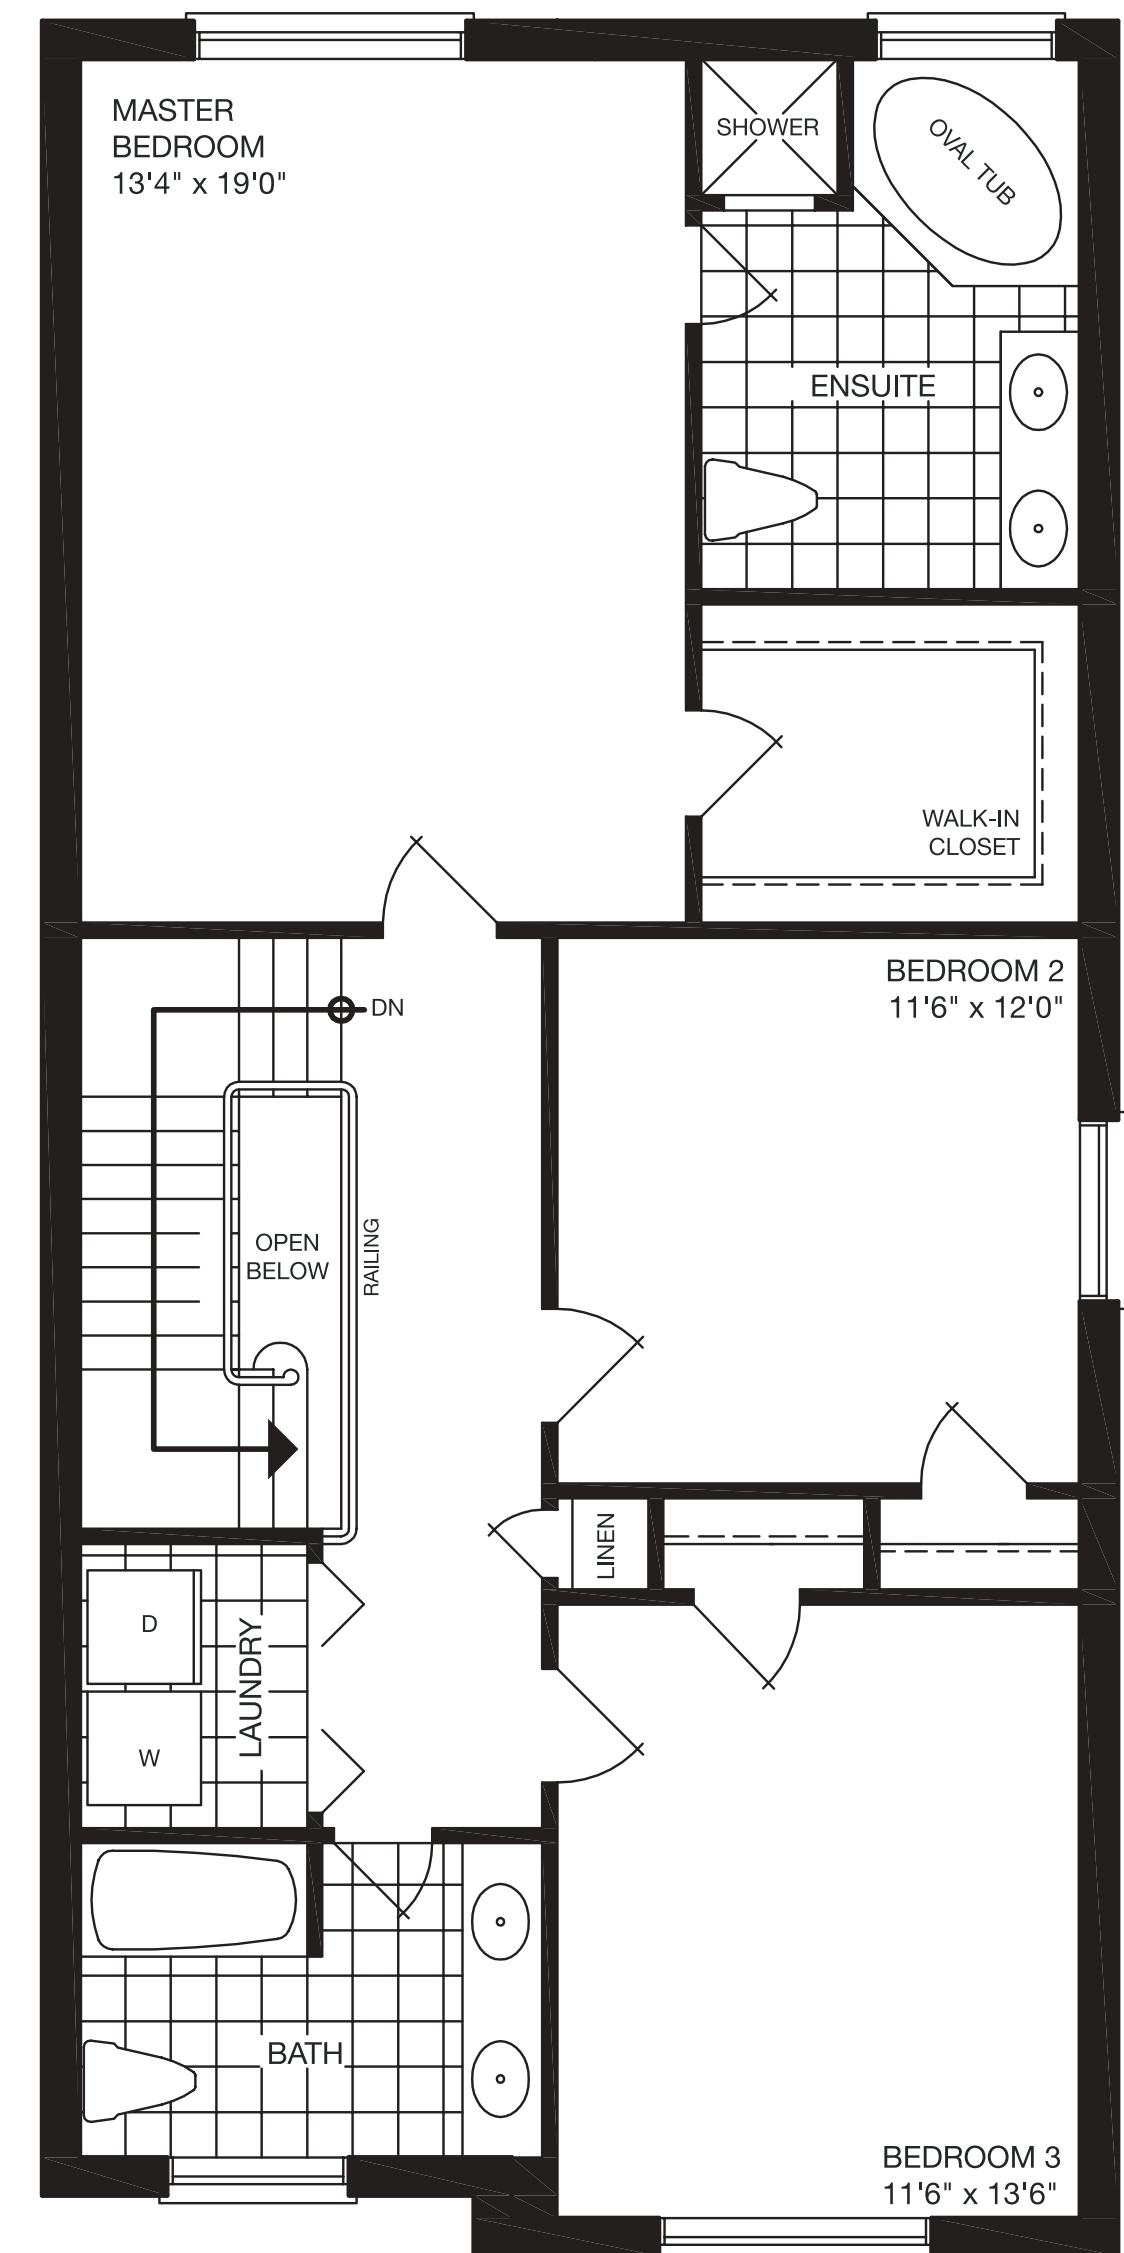

THE GLACIER

3 BEDROOM

2,007 - 2,011 SQ. FT.

Elevation C - 2,007 SQ. FT.

Elevation A - 2,007 SQ. FT.

Elevation B - 2,011 SQ. FT.

Basement

Main Floor

Second Floor

Floorplans shown above are Elevation B. All dimensions are approximate and subject to change without notice. Dimensions are in feet and may vary between elevations. Please see sales representative for details. E. & O. E. July 2018