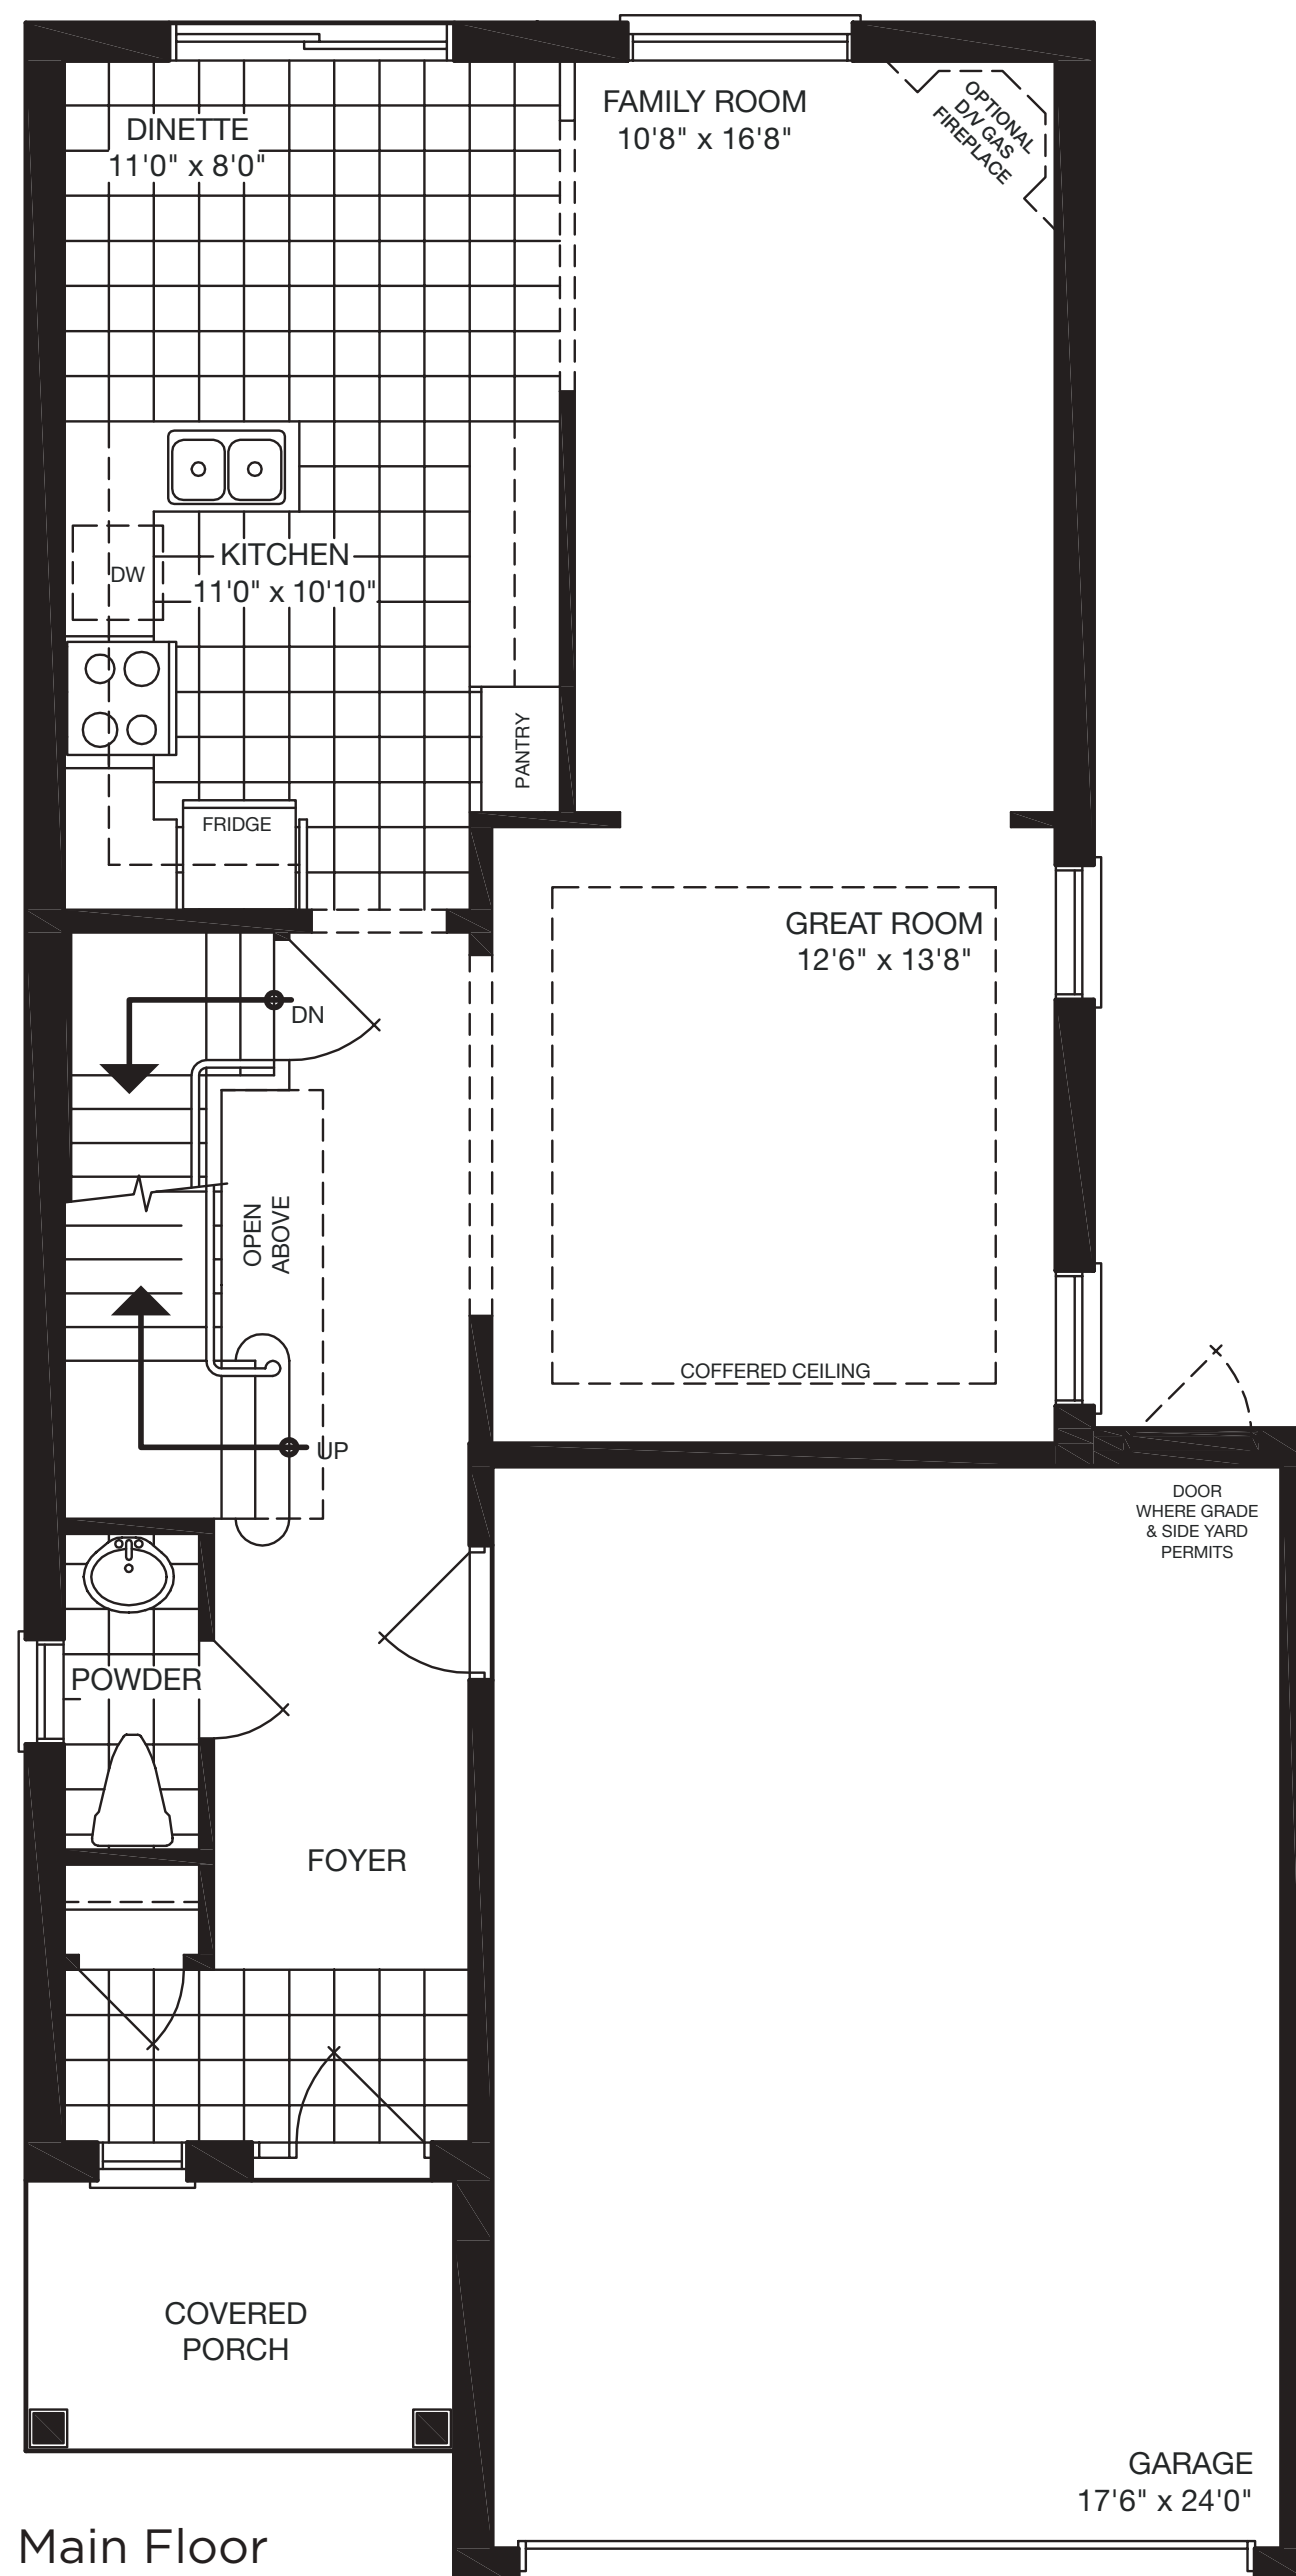

THE GLACIER

3 BEDROOM

2,007 - 2,011 SQ. FT.

Elevation C - 2,007 SQ. FT.

Elevation A - 2,007 SQ. FT.

Elevation B - 2,011 SQ. FT.

Basement

Main Floor

Second Floor

Floorplans shown above are Elevation B. All dimensions are approximate and subject to change without notice. Dimensions are in feet and may vary between elevations. Please see sales representative for details. E. & O. E. July 2018