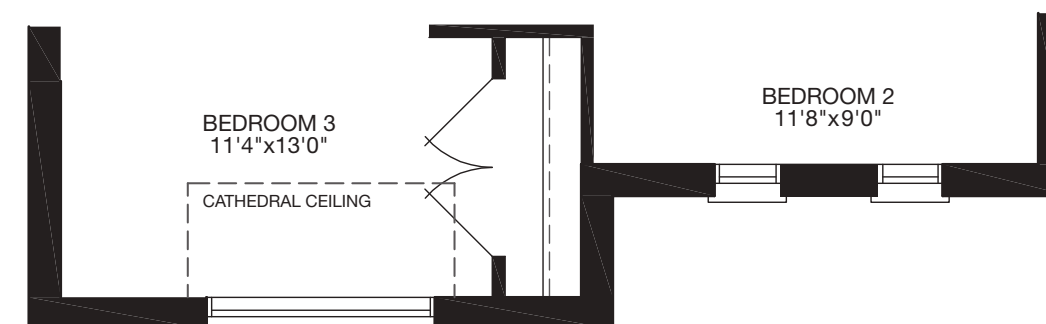

# THE ALEXANDRA

3 BEDROOM  
OPT. 4 BEDROOM

1,552 - 1,633 sq. ft.

MAIN FLOOR  
Elevation A, B & C

BASEMENT  
Elevation A, B & C

BASEMENT  
OPTIONAL  
4 BEDROOM  
Elevation  
A, B & C

SECOND FLOOR  
Elevation B & C

SECOND FLOOR  
Elevation A

SECOND FLOOR  
OPTIONAL 4 BEDROOM  
Elevation B & C