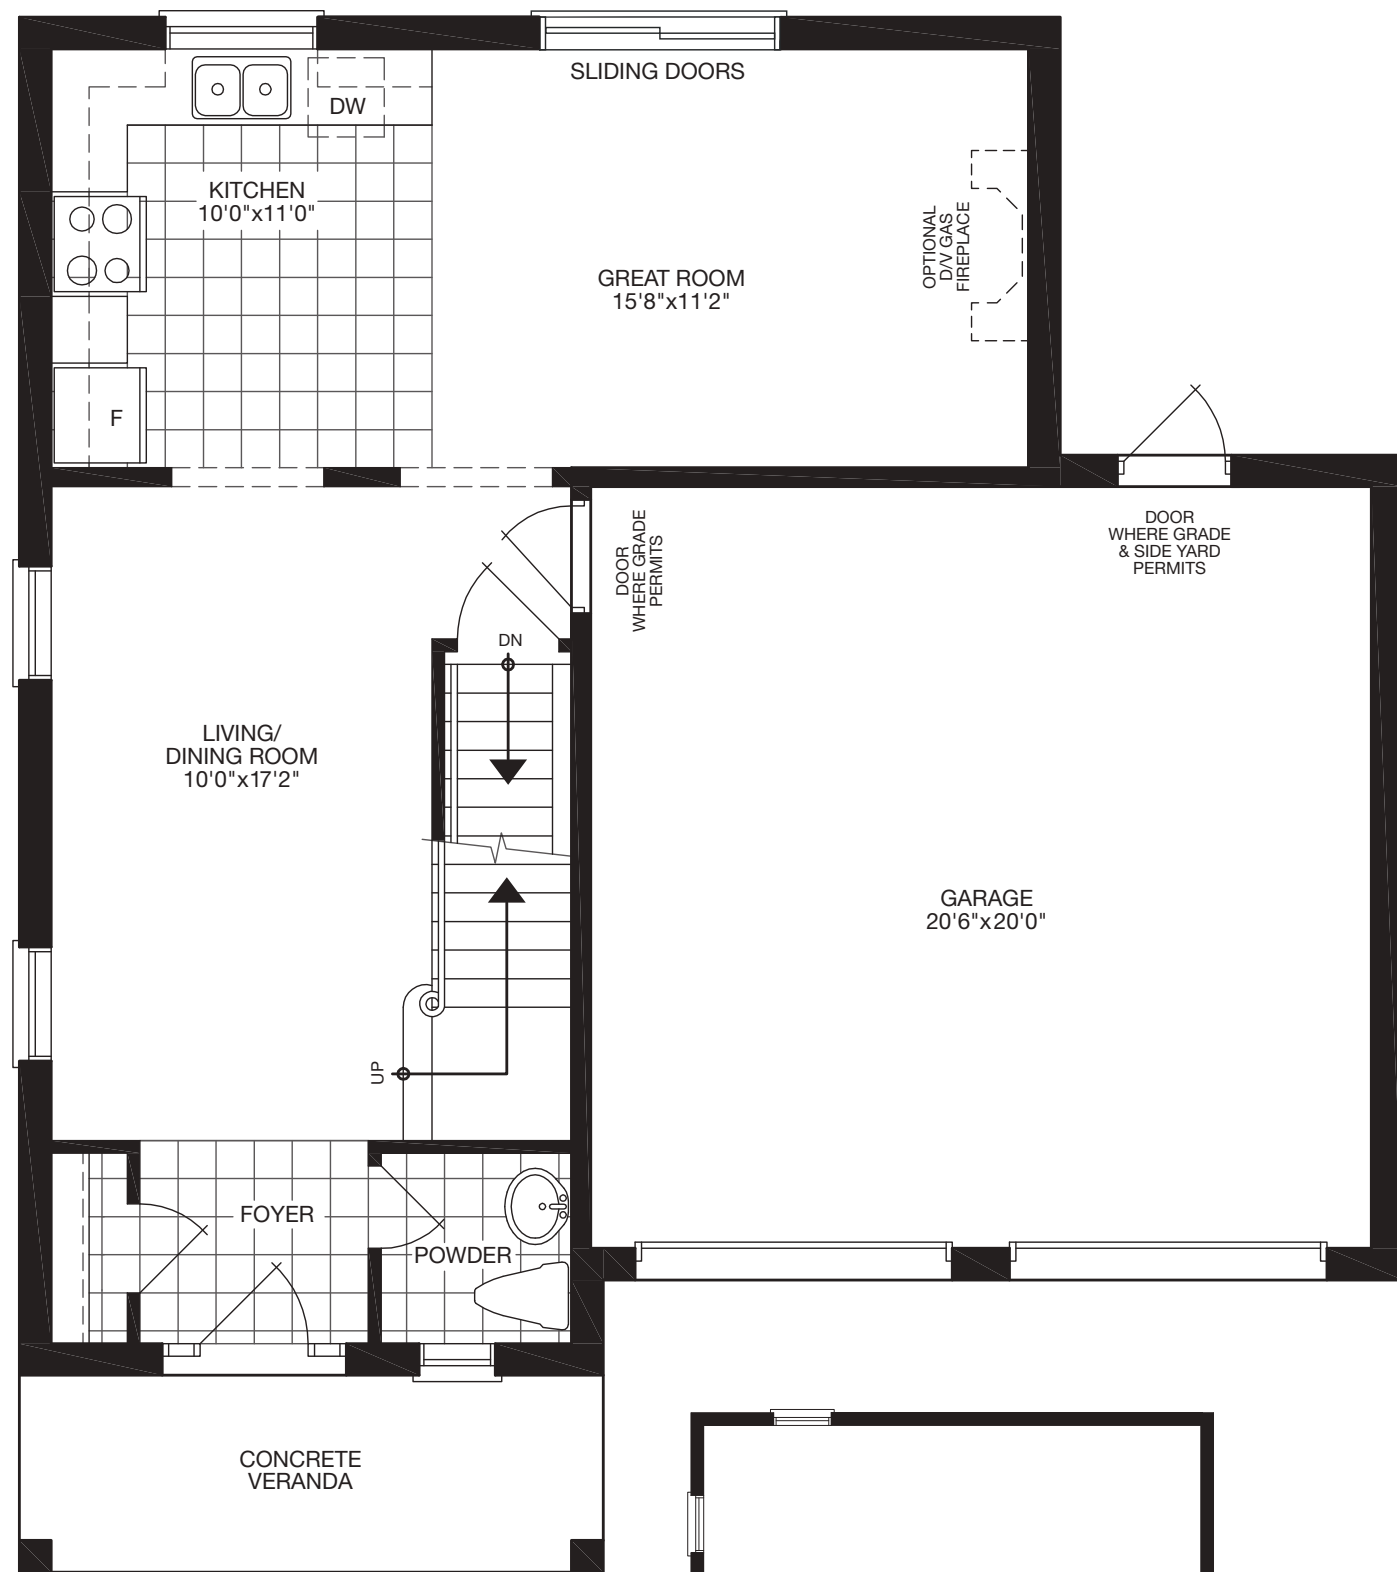

# THE ALEXANDRA

3 BEDROOM  
OPT. 4 BEDROOM

1,552 - 1,633 sq. ft.

MAIN FLOOR  
Elevation A, B & C

BASEMENT  
Elevation A, B & C

BASEMENT  
OPTIONAL  
4 BEDROOM  
Elevation  
A, B & C

SECOND FLOOR  
Elevation B & C

SECOND FLOOR  
Elevation A

SECOND FLOOR  
OPTIONAL 4 BEDROOM  
Elevation B & C