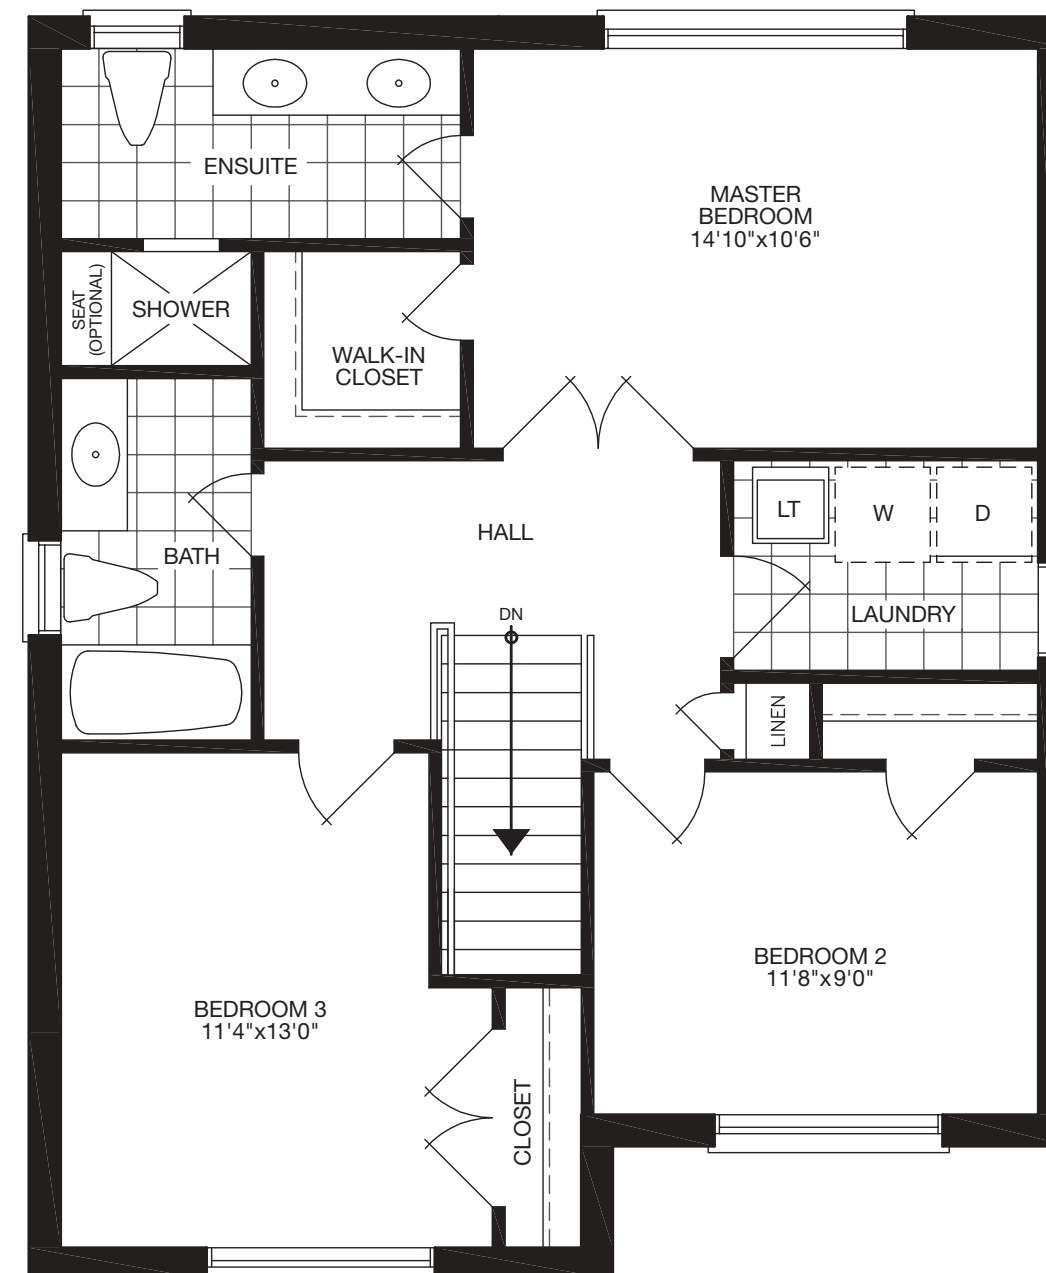

# THE ALEXANDRA

3 BEDROOM  
OPT. 4 BEDROOM

1,552 - 1,633 sq. ft.

MAIN FLOOR  
Elevation A, B & C

BASEMENT  
Elevation A, B & C

BASEMENT  
OPTIONAL  
4 BEDROOM  
Elevation  
A, B & C

SECOND FLOOR  
Elevation B & C

SECOND FLOOR  
Elevation A

SECOND FLOOR  
OPTIONAL 4 BEDROOM  
Elevation B & C