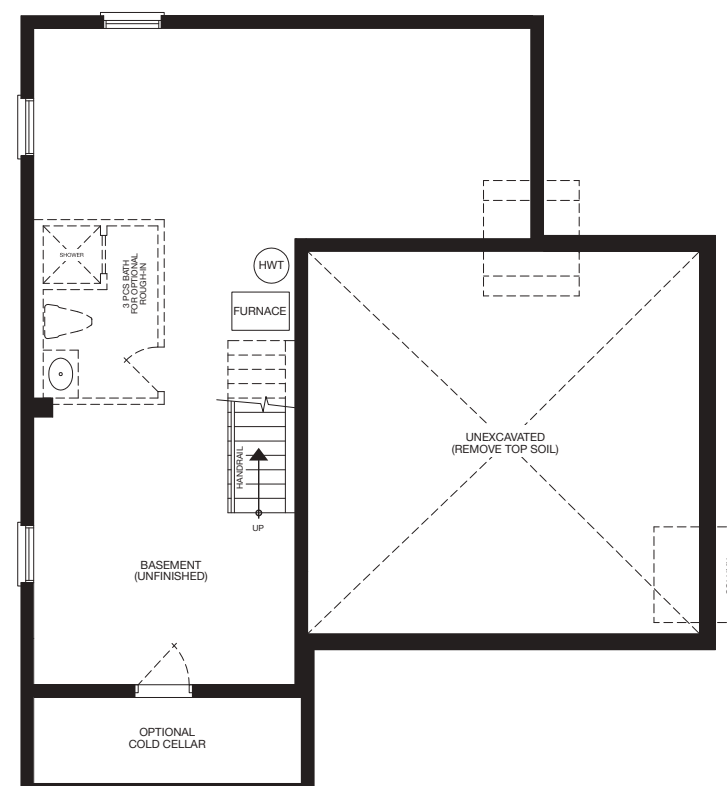

# THE ALEXANDRA

3 BEDROOM  
OPT. 4 BEDROOM

1,552 - 1,633 sq. ft.

MAIN FLOOR  
Elevation A, B & C

BASEMENT  
Elevation A, B & C

BASEMENT  
OPTIONAL  
4 BEDROOM  
Elevation  
A, B & C

SECOND FLOOR  
Elevation B & C

SECOND FLOOR  
Elevation A

SECOND FLOOR  
OPTIONAL 4 BEDROOM  
Elevation B & C