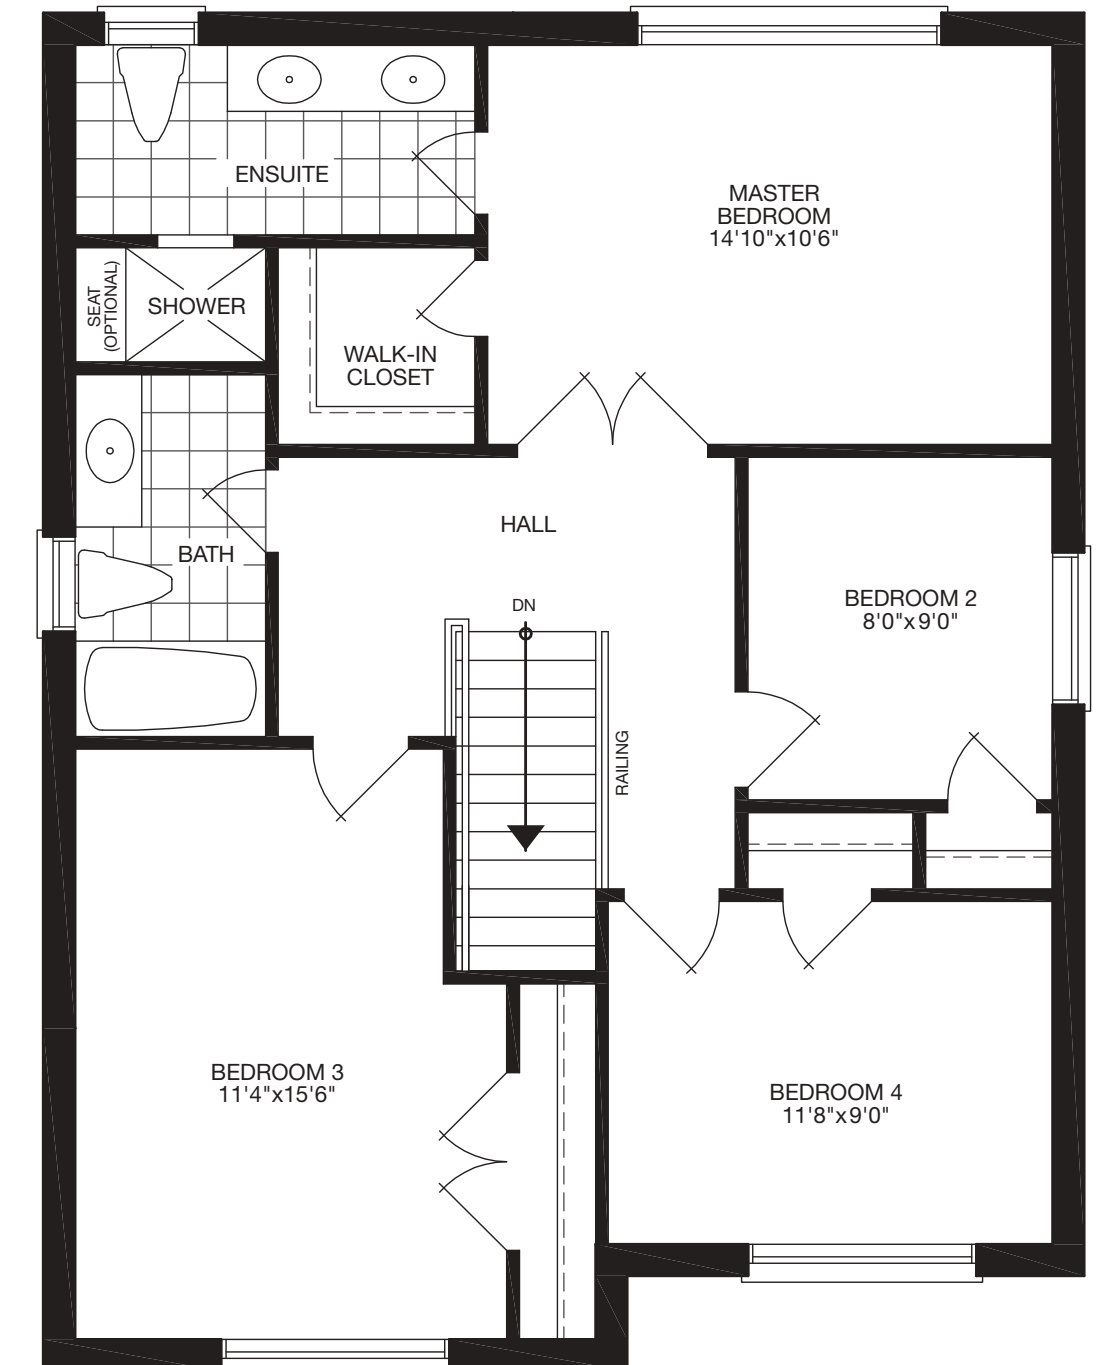

# THE ALEXANDRA

3 BEDROOM  
OPT. 4 BEDROOM

1,552 - 1,633 sq. ft.

MAIN FLOOR  
Elevation A, B & C

BASEMENT  
Elevation A, B & C

BASEMENT  
OPTIONAL  
4 BEDROOM  
Elevation  
A, B & C

SECOND FLOOR  
Elevation B & C

SECOND FLOOR  
Elevation A

SECOND FLOOR  
OPTIONAL 4 BEDROOM  
Elevation B & C