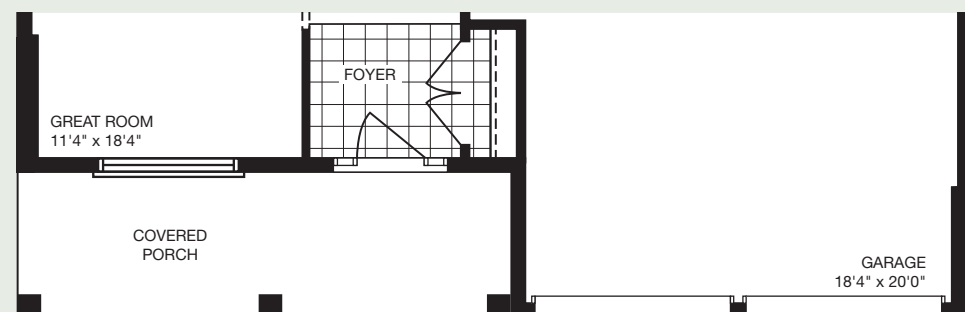

THE BAYSHORE

2 BEDROOM

1,510 SQ. FT.
INCLUDES 48 SQ.FT. FINISHED BASEMENT AREA

Elevation C - 1,510 sq. ft.

THE BAYSHORE

2 BEDROOM

1,510 SQ. FT.
INCLUDES 48 SQ. FT. FINISHED BASEMENT AREA

MAIN FLOOR
Elevation A & B

MAIN FLOOR
Elevation C

BASEMENT
Elevation A, B & C

All dimensions are approximate and subject to change without notice. Dimensions are in feet and may vary between elevations. Please see sales representative for details. E. & O. E.