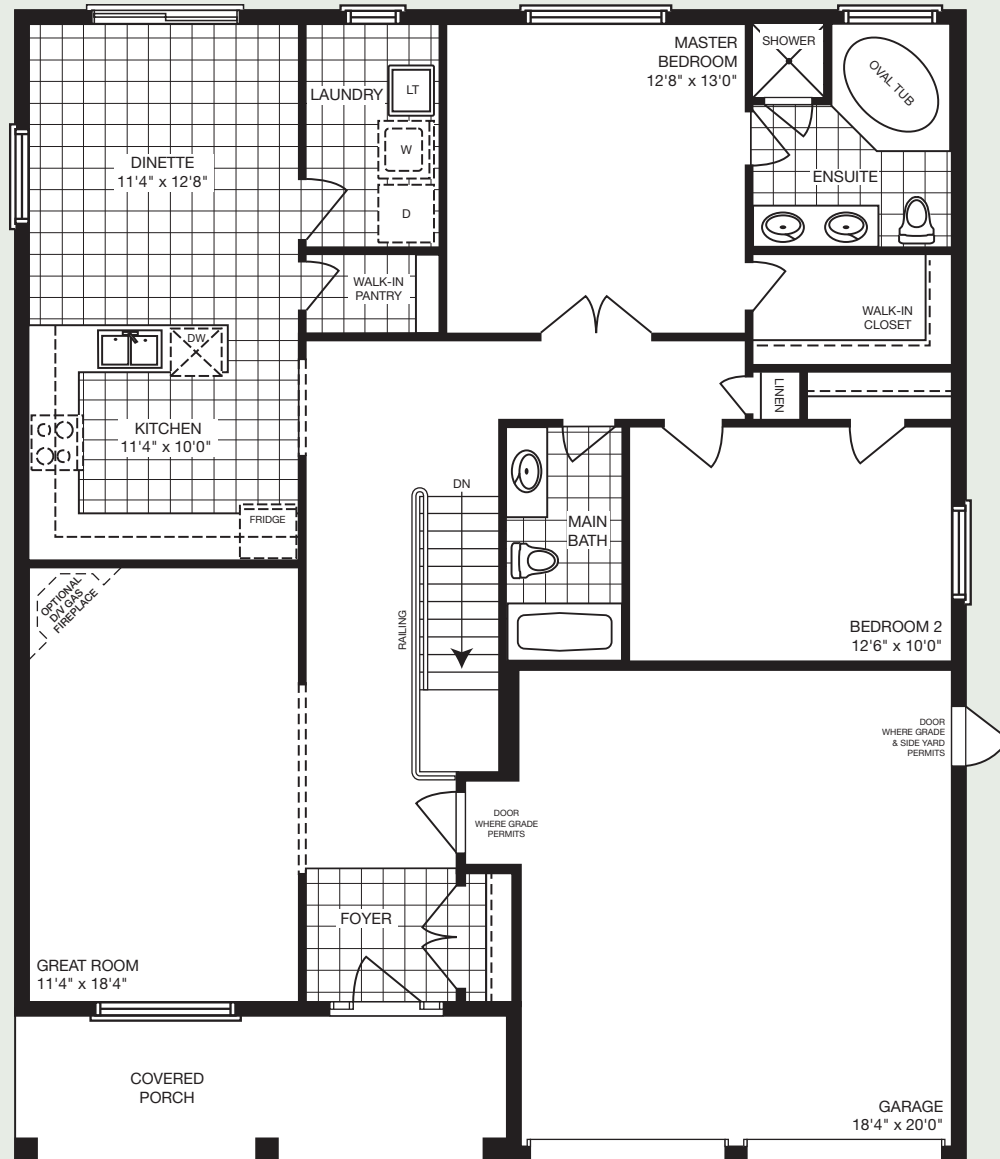

THE BAYSHORE

2 BEDROOM

1,510 SQ. FT.
INCLUDES 48 SQ.FT. FINISHED BASEMENT AREA

Elevation C - 1,510 sq. ft.

THE BAYSHORE

2 BEDROOM

1,510 SQ. FT.
INCLUDES 48 SQ. FT. FINISHED BASEMENT AREA

MAIN FLOOR
Elevation A & B

MAIN FLOOR
Elevation C

BASEMENT
Elevation A, B & C

All dimensions are approximate and subject to change without notice. Dimensions are in feet and may vary between elevations. Please see sales representative for details. E. & O. E.