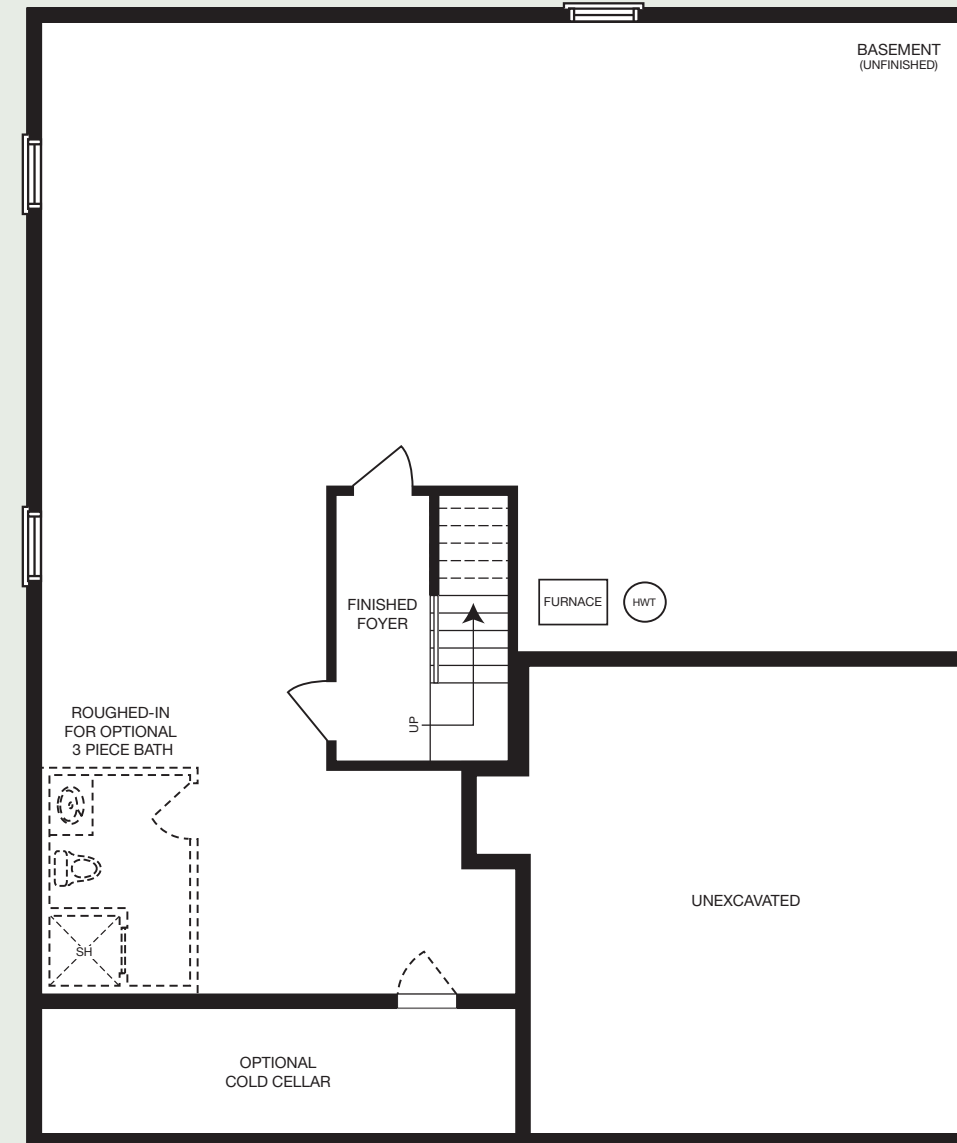

THE BAYSHORE

2 BEDROOM

1,510 SQ. FT.
INCLUDES 48 SQ.FT. FINISHED BASEMENT AREA

Elevation C - 1,510 sq. ft.

THE BAYSHORE

2 BEDROOM

1,510 SQ. FT.
INCLUDES 48 SQ. FT. FINISHED BASEMENT AREA

MAIN FLOOR
Elevation A & B

MAIN FLOOR
Elevation C

BASEMENT
Elevation A, B & C

All dimensions are approximate and subject to change without notice. Dimensions are in feet and may vary between elevations. Please see sales representative for details. E. & O. E.