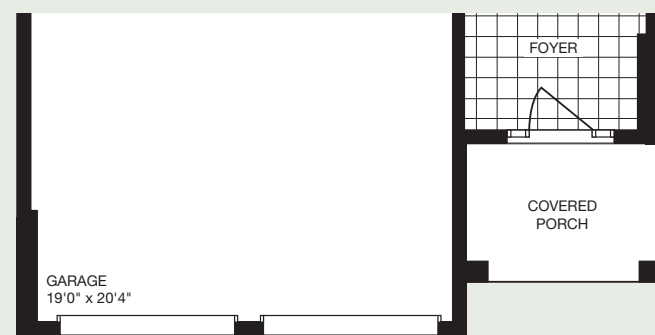

THE LAURIER

45' LOT | 4 BEDROOM | 2,480 - 2,486 SQ. FT.

Elevation B - 2,480 sq. ft.

mynextstop.ca | macphersonbuilders.com

THE LAURIER

4 BEDROOM

2,480 - 2,486 sq. ft.

Elevation A - 2,486 sq. ft.

Elevation C - 2,486 sq. ft.

MAIN FLOOR
Elevation A & B

MAIN FLOOR
Elevation C

SECOND FLOOR
Elevation B

SECOND FLOOR
Elevation A

SECOND FLOOR
Elevation C

BASEMENT
Elevation A, B & C

All dimensions are approximate and subject to change without notice. Dimensions are in feet and may vary between elevations. Please see sales representative for details. E. & O. E.