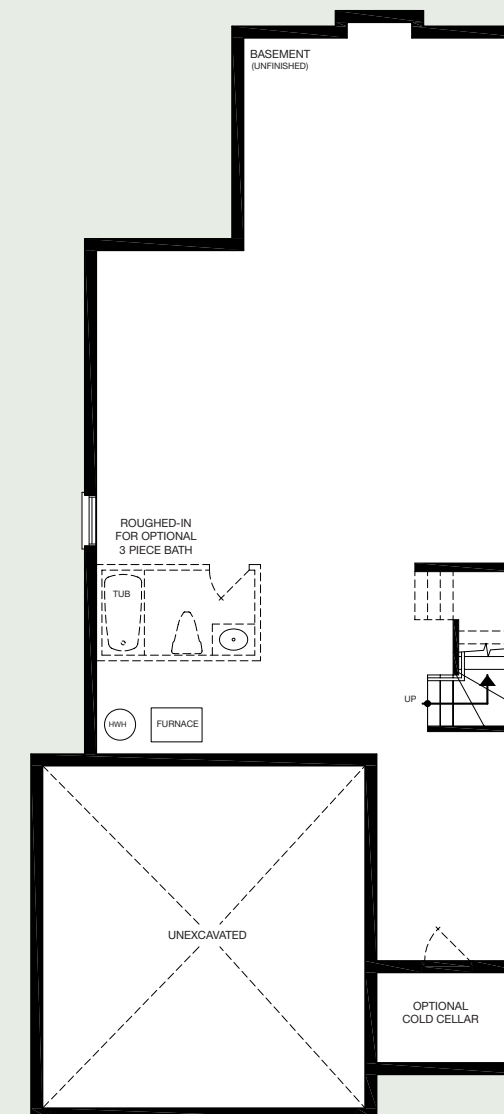

THE LAURIER

45' LOT | 4 BEDROOM | 2,480 - 2,486 SQ. FT.

Elevation B - 2,480 sq. ft.

mynextstop.ca | macphersonbuilders.com

THE LAURIER

4 BEDROOM

2,480 - 2,486 sq. ft.

Elevation A - 2,486 sq. ft.

Elevation C - 2,486 sq. ft.

MAIN FLOOR
Elevation A & B

MAIN FLOOR
Elevation C

SECOND FLOOR
Elevation B

SECOND FLOOR
Elevation A

SECOND FLOOR
Elevation C

BASEMENT
Elevation A, B & C

All dimensions are approximate and subject to change without notice. Dimensions are in feet and may vary between elevations. Please see sales representative for details. E. & O. E.