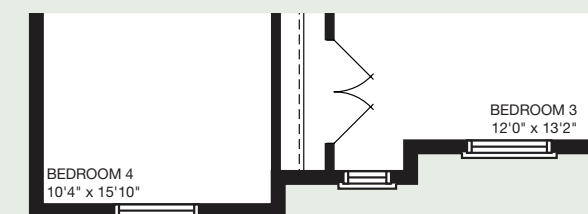

THE LAURIER

45' LOT | 4 BEDROOM | 2,480 - 2,486 SQ. FT.

Elevation B - 2,480 sq. ft.

mynextstop.ca | macphersonbuilders.com

THE LAURIER

4 BEDROOM

2,480 - 2,486 sq. ft.

Elevation A - 2,486 sq. ft.

Elevation C - 2,486 sq. ft.

MAIN FLOOR
Elevation A & B

MAIN FLOOR
Elevation C

SECOND FLOOR
Elevation B

SECOND FLOOR
Elevation A

SECOND FLOOR
Elevation C

BASEMENT
Elevation A, B & C

All dimensions are approximate and subject to change without notice. Dimensions are in feet and may vary between elevations. Please see sales representative for details. E. & O. E.