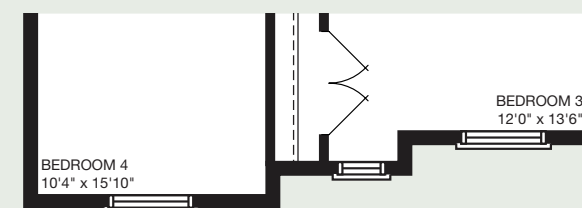

THE LAURIER

45' LOT | 4 BEDROOM | 2,480 - 2,486 SQ. FT.

Elevation B - 2,480 sq. ft.

mynextstop.ca | macphersonbuilders.com

THE LAURIER

4 BEDROOM

2,480 - 2,486 sq. ft.

Elevation A - 2,486 sq. ft.

Elevation C - 2,486 sq. ft.

MAIN FLOOR
Elevation A & B

MAIN FLOOR
Elevation C

SECOND FLOOR
Elevation B

SECOND FLOOR
Elevation A

SECOND FLOOR
Elevation C

BASEMENT
Elevation A, B & C

All dimensions are approximate and subject to change without notice. Dimensions are in feet and may vary between elevations. Please see sales representative for details. E. & O. E.