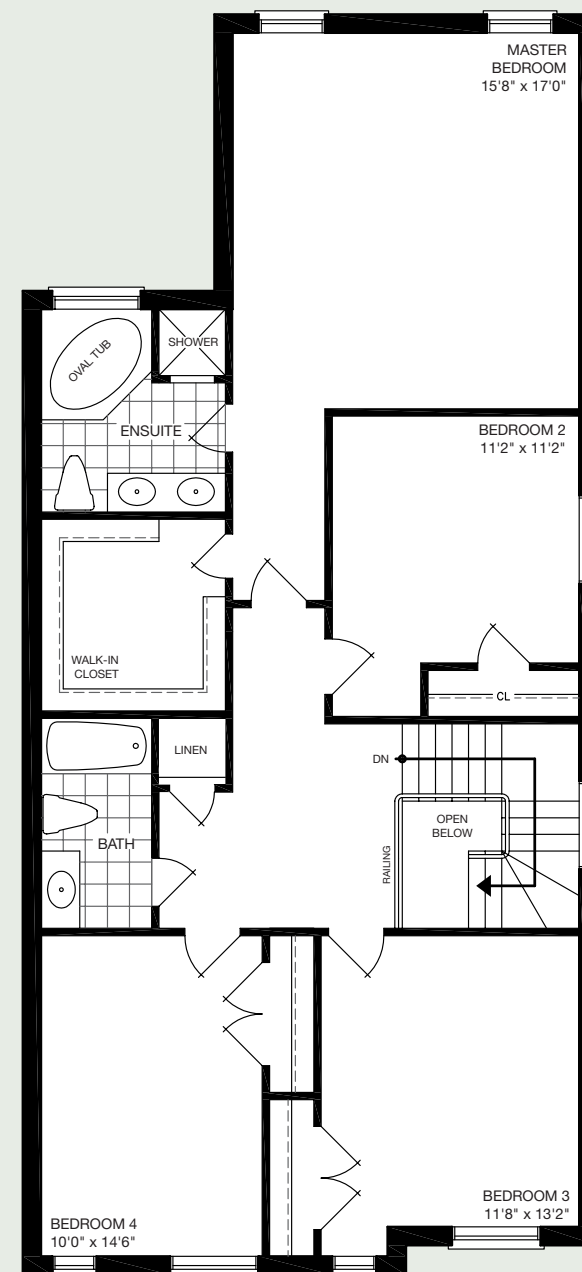

THE LAURIER

45' LOT | 4 BEDROOM | 2,480 - 2,486 SQ. FT.

Elevation B - 2,480 sq. ft.

mynextstop.ca | macphersonbuilders.com

THE LAURIER

4 BEDROOM

2,480 - 2,486 sq. ft.

Elevation A - 2,486 sq. ft.

Elevation C - 2,486 sq. ft.

MAIN FLOOR
Elevation A & B

MAIN FLOOR
Elevation C

SECOND FLOOR
Elevation B

SECOND FLOOR
Elevation A

SECOND FLOOR
Elevation C

BASEMENT
Elevation A, B & C

All dimensions are approximate and subject to change without notice. Dimensions are in feet and may vary between elevations. Please see sales representative for details. E. & O. E.