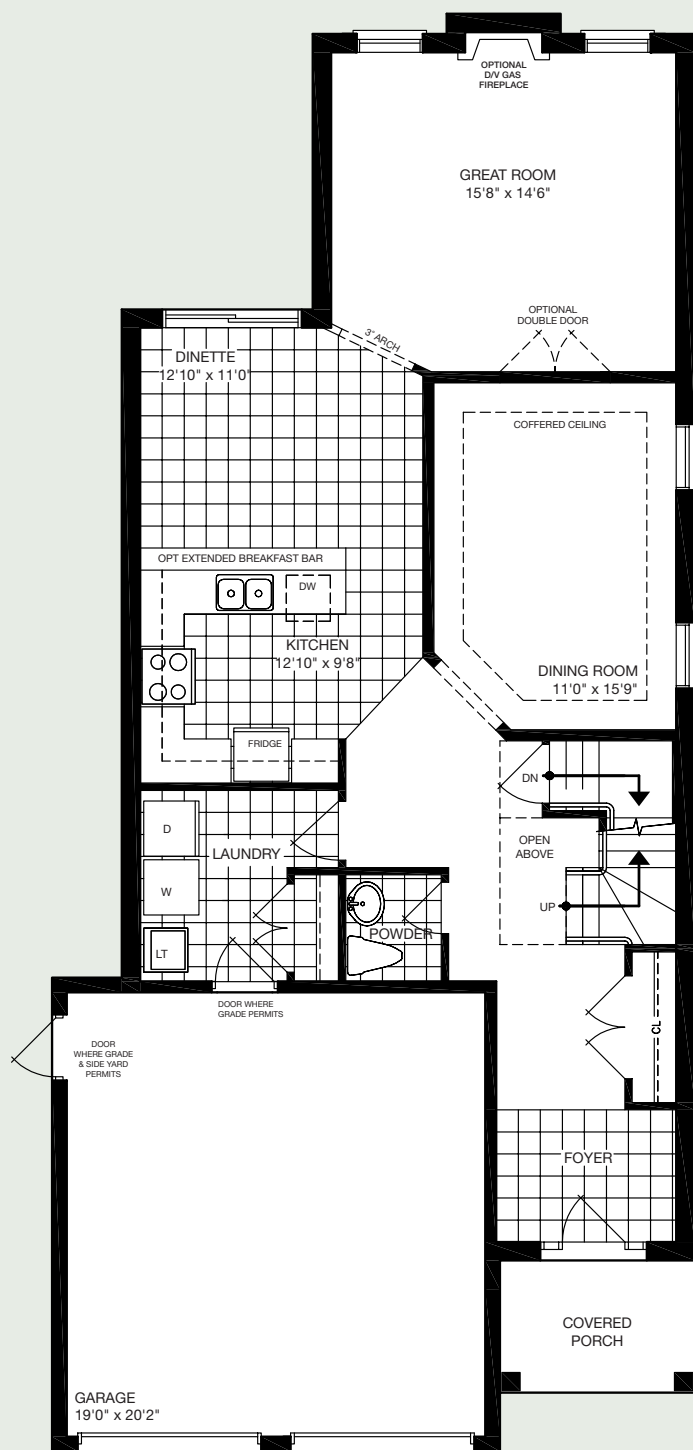

THE LAURIER

45' LOT | 4 BEDROOM | 2,480 - 2,486 SQ. FT.

Elevation B - 2,480 sq. ft.

mynextstop.ca | macphersonbuilders.com

THE LAURIER

4 BEDROOM

2,480 - 2,486 sq. ft.

Elevation A - 2,486 sq. ft.

Elevation C - 2,486 sq. ft.

MAIN FLOOR
Elevation A & B

MAIN FLOOR
Elevation C

SECOND FLOOR
Elevation B

SECOND FLOOR
Elevation A

SECOND FLOOR
Elevation C

BASEMENT
Elevation A, B & C

All dimensions are approximate and subject to change without notice. Dimensions are in feet and may vary between elevations. Please see sales representative for details. E. & O. E.