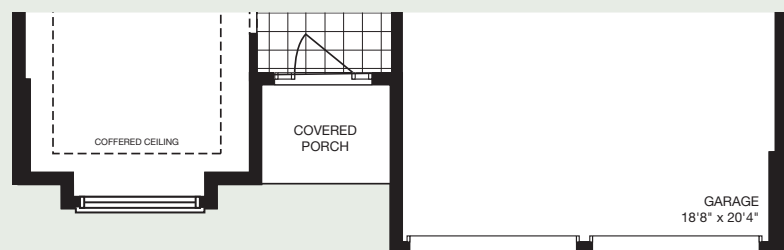

# THE PALLISER

4 BEDROOM

2,844 sq. ft.

Elevation B - 2,844 sq. ft.

Elevation C - 2,844 sq. ft.

MAIN FLOOR  
Elevation B

MAIN FLOOR  
Elevation A

MAIN FLOOR  
Elevation C

SECOND FLOOR  
Elevation B

SECOND FLOOR  
Elevation A

SECOND FLOOR  
Elevation C

BASEMENT  
Elevation A, B & C

All dimensions are approximate and subject to change without notice. Dimensions are in feet and may vary between elevations. Please see sales representative for details. E. & O. E.