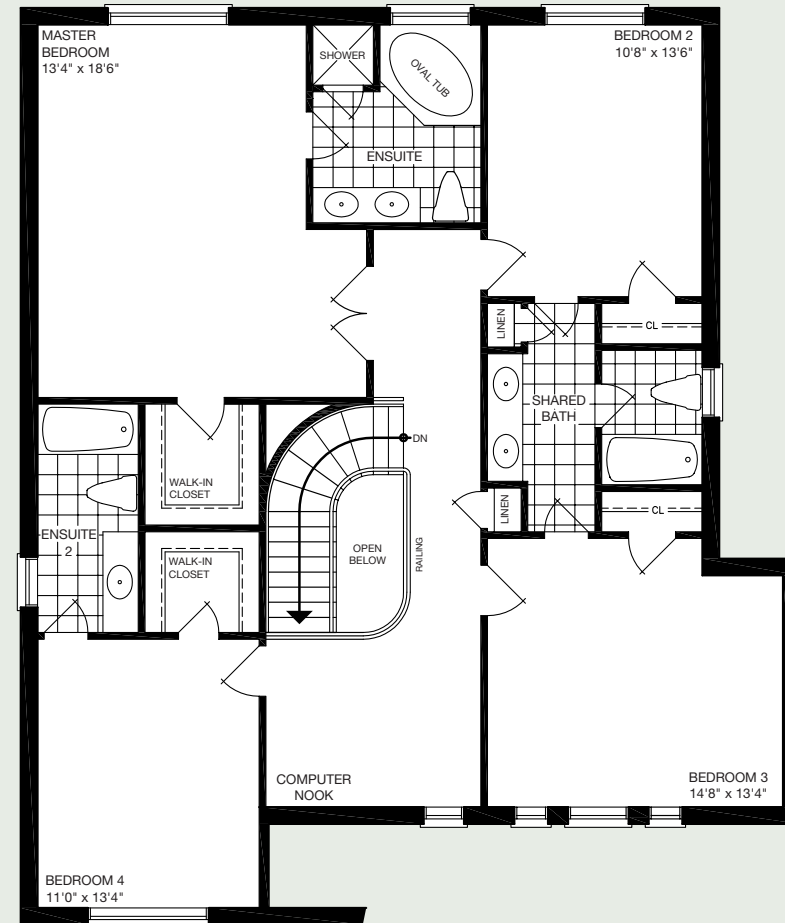

# THE PALLISER

50' LOT | 4 BEDROOM | 2,844 SQ. FT.

Elevation A - 2,844 sq. ft.

[mynextstop.ca](http://mynextstop.ca) | [macphersonbuilders.com](http://macphersonbuilders.com)

# THE PALLISER

4 BEDROOM

2,844 sq. ft.

Elevation B - 2,844 sq. ft.

Elevation C - 2,844 sq. ft.

MAIN FLOOR  
Elevation B

MAIN FLOOR  
Elevation A

MAIN FLOOR  
Elevation C

SECOND FLOOR  
Elevation B

SECOND FLOOR  
Elevation A

SECOND FLOOR  
Elevation C

BASEMENT  
Elevation A, B & C

All dimensions are approximate and subject to change without notice. Dimensions are in feet and may vary between elevations. Please see sales representative for details. E. & O. E.