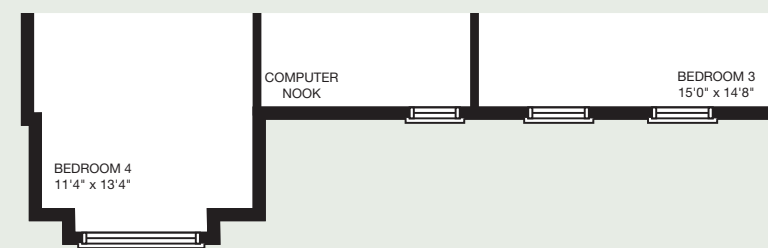

SECOND FLOOR
Elevation C