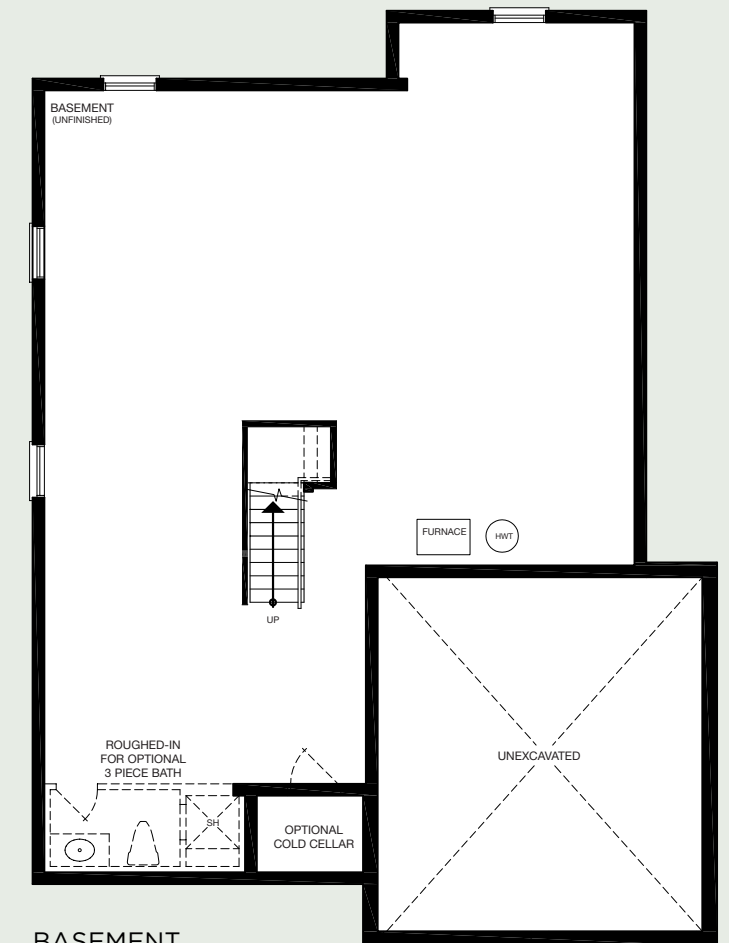

# THE PALLISER

50' LOT | 4 BEDROOM | 2,844 SQ. FT.

Elevation A - 2,844 sq. ft.

[mynextstop.ca](http://mynextstop.ca) | [macphersonbuilders.com](http://macphersonbuilders.com)

# THE PALLISER

4 BEDROOM

2,844 sq. ft.

Elevation B - 2,844 sq. ft.

Elevation C - 2,844 sq. ft.

MAIN FLOOR  
Elevation B

MAIN FLOOR  
Elevation A

MAIN FLOOR  
Elevation C

SECOND FLOOR  
Elevation B

SECOND FLOOR  
Elevation A

SECOND FLOOR  
Elevation C

BASEMENT  
Elevation A, B & C

All dimensions are approximate and subject to change without notice. Dimensions are in feet and may vary between elevations. Please see sales representative for details. E. & O. E.