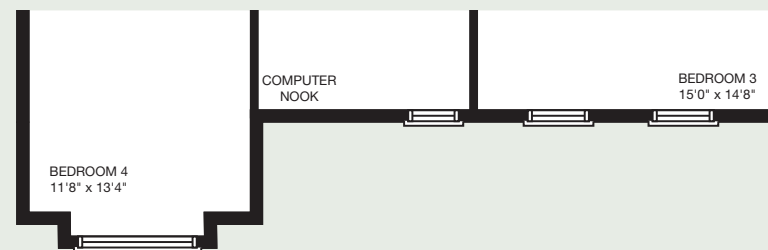

SECOND FLOOR
Elevation A