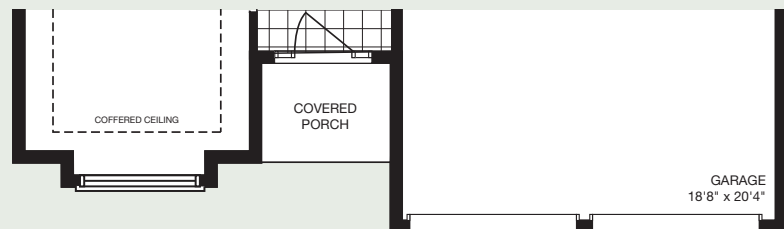

# THE PALLISER

4 BEDROOM

2,844 sq. ft.

Elevation B - 2,844 sq. ft.

Elevation C - 2,844 sq. ft.

MAIN FLOOR  
Elevation B

MAIN FLOOR  
Elevation A

MAIN FLOOR  
Elevation C

SECOND FLOOR  
Elevation B

SECOND FLOOR  
Elevation A

SECOND FLOOR  
Elevation C

BASEMENT  
Elevation A, B & C

All dimensions are approximate and subject to change without notice. Dimensions are in feet and may vary between elevations. Please see sales representative for details. E. & O. E.