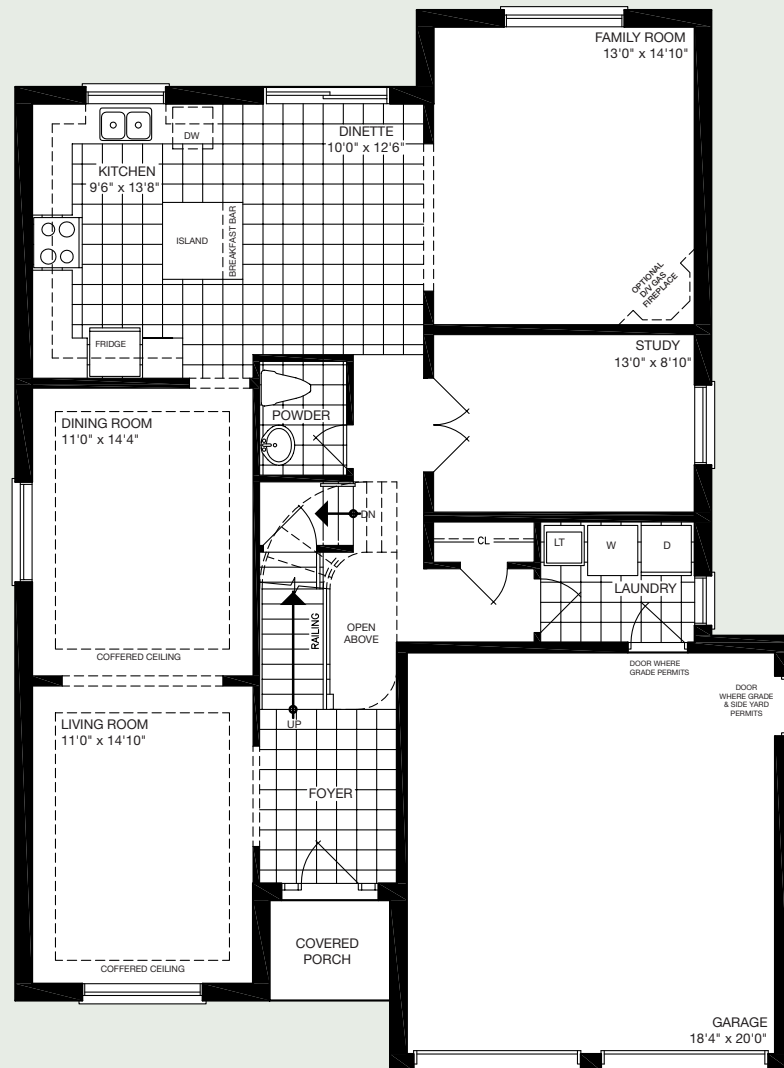

# THE PALLISER

50' LOT | 4 BEDROOM | 2,844 SQ. FT.

Elevation A - 2,844 sq. ft.

[mynextstop.ca](http://mynextstop.ca) | [macphersonbuilders.com](http://macphersonbuilders.com)

# THE PALLISER

4 BEDROOM

2,844 sq. ft.

Elevation B - 2,844 sq. ft.

Elevation C - 2,844 sq. ft.

MAIN FLOOR  
Elevation B

MAIN FLOOR  
Elevation A

MAIN FLOOR  
Elevation C

SECOND FLOOR  
Elevation B

SECOND FLOOR  
Elevation A

SECOND FLOOR  
Elevation C

BASEMENT  
Elevation A, B & C

All dimensions are approximate and subject to change without notice. Dimensions are in feet and may vary between elevations. Please see sales representative for details. E. & O. E.