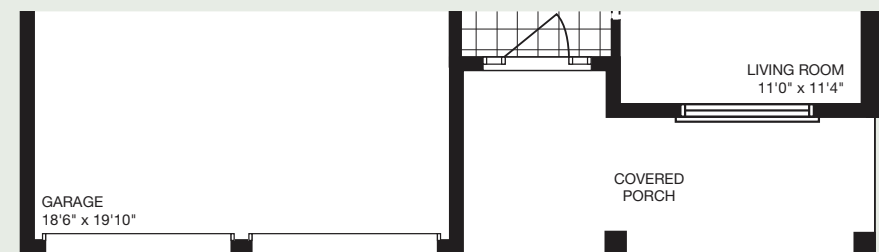

# THE MONTEBELLO

50' LOT | 4 BEDROOM | 2,588 - 2,618 SQ. FT.

Elevation B - 2,618 sq. ft.

[mynextstop.ca](http://mynextstop.ca) | [macphersonbuilders.com](http://macphersonbuilders.com)

# THE MONTEBELLO

4 BEDROOM

2,588 - 2,618 SQ. FT.

Elevation A - 2,598 sq. FT.

Elevation C - 2,588 sq. FT.

MAIN FLOOR  
Elevation B

MAIN FLOOR  
Elevation A

MAIN FLOOR  
Elevation C

SECOND FLOOR  
Elevation B

SECOND FLOOR  
Elevation A

SECOND FLOOR  
Elevation C

SECOND FLOOR  
Optional Ensuite

BASEMENT  
Elevation B

BASEMENT  
Elevation A & C

All dimensions are approximate and subject to change without notice. Dimensions are in feet and may vary between elevations. Please see sales representative for details. E. & O. E.