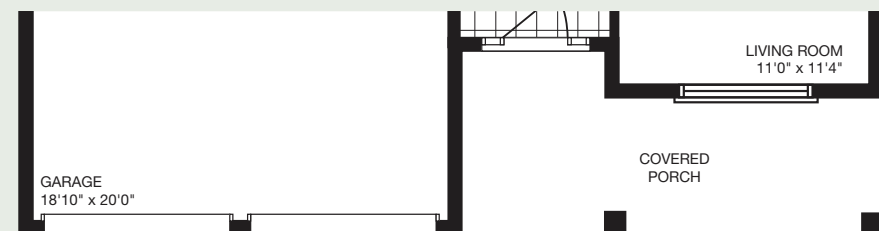

# THE MONTEBELLO

50' LOT | 4 BEDROOM | 2,588 - 2,618 SQ. FT.

Elevation B - 2,618 sq. ft.

[mynextstop.ca](http://mynextstop.ca) | [macphersonbuilders.com](http://macphersonbuilders.com)

# THE MONTEBELLO

4 BEDROOM

2,588 - 2,618 SQ. FT.

Elevation A - 2,598 sq. FT.

Elevation C - 2,588 sq. FT.

MAIN FLOOR  
Elevation B

MAIN FLOOR  
Elevation A

MAIN FLOOR  
Elevation C

SECOND FLOOR  
Elevation B

SECOND FLOOR  
Elevation A

SECOND FLOOR  
Elevation C

SECOND FLOOR  
Optional Ensuite

BASEMENT  
Elevation B

BASEMENT  
Elevation A & C

All dimensions are approximate and subject to change without notice. Dimensions are in feet and may vary between elevations. Please see sales representative for details. E. & O. E.