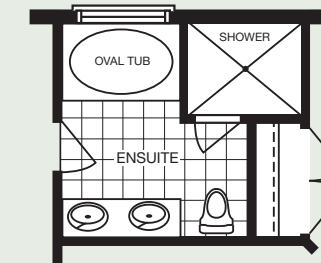

# THE MONTEBELLO

4 BEDROOM

2,588 - 2,618 SQ. FT.

Elevation A - 2,598 sq. FT.

Elevation C - 2,588 sq. FT.

MAIN FLOOR  
Elevation B

MAIN FLOOR  
Elevation A

MAIN FLOOR  
Elevation C

SECOND FLOOR  
Elevation B

SECOND FLOOR  
Elevation A

SECOND FLOOR  
Elevation C

SECOND FLOOR  
Optional Ensuite

BASEMENT  
Elevation B

BASEMENT  
Elevation A & C

All dimensions are approximate and subject to change without notice. Dimensions are in feet and may vary between elevations. Please see sales representative for details. E. & O. E.