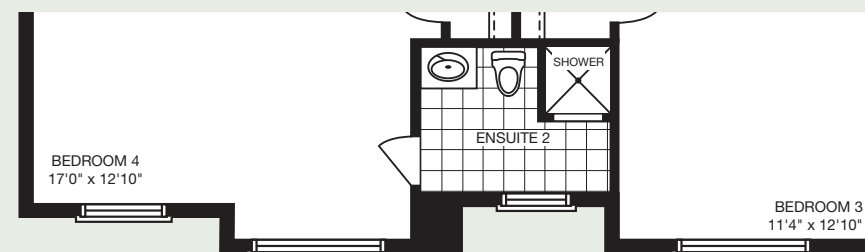

# THE MONTEBELLO

50' LOT | 4 BEDROOM | 2,588 - 2,618 SQ. FT.

Elevation B - 2,618 sq. ft.

[mynextstop.ca](http://mynextstop.ca) | [macphersonbuilders.com](http://macphersonbuilders.com)

# THE MONTEBELLO

4 BEDROOM

2,588 - 2,618 SQ. FT.

Elevation A - 2,598 sq. FT.

Elevation C - 2,588 sq. FT.

MAIN FLOOR  
Elevation B

MAIN FLOOR  
Elevation A

MAIN FLOOR  
Elevation C

SECOND FLOOR  
Elevation B

SECOND FLOOR  
Elevation A

SECOND FLOOR  
Elevation C

SECOND FLOOR  
Optional Ensuite

BASEMENT  
Elevation B

BASEMENT  
Elevation A & C

All dimensions are approximate and subject to change without notice. Dimensions are in feet and may vary between elevations. Please see sales representative for details. E. & O. E.