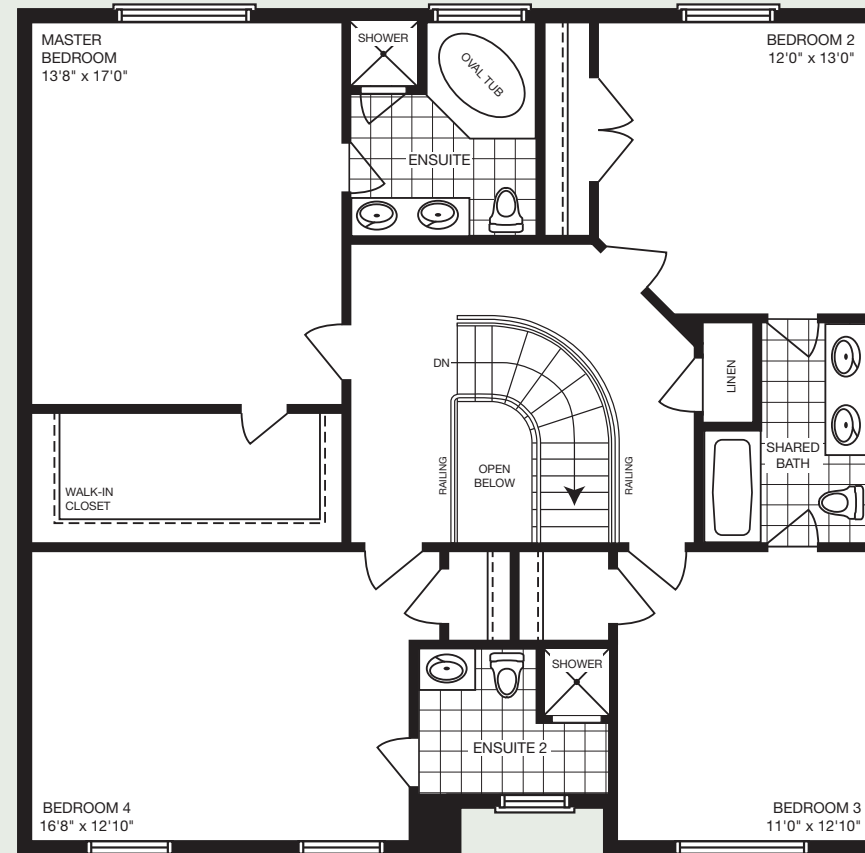

# THE MONTEBELLO

50' LOT | 4 BEDROOM | 2,588 - 2,618 SQ. FT.

Elevation B - 2,618 sq. ft.

[mynextstop.ca](http://mynextstop.ca) | [macphersonbuilders.com](http://macphersonbuilders.com)

# THE MONTEBELLO

4 BEDROOM

2,588 - 2,618 SQ. FT.

Elevation A - 2,598 sq. FT.

Elevation C - 2,588 sq. FT.

MAIN FLOOR  
Elevation B

MAIN FLOOR  
Elevation A

MAIN FLOOR  
Elevation C

SECOND FLOOR  
Elevation B

SECOND FLOOR  
Elevation A

SECOND FLOOR  
Elevation C

SECOND FLOOR  
Optional Ensuite

BASEMENT  
Elevation B

BASEMENT  
Elevation A & C

All dimensions are approximate and subject to change without notice. Dimensions are in feet and may vary between elevations. Please see sales representative for details. E. & O. E.