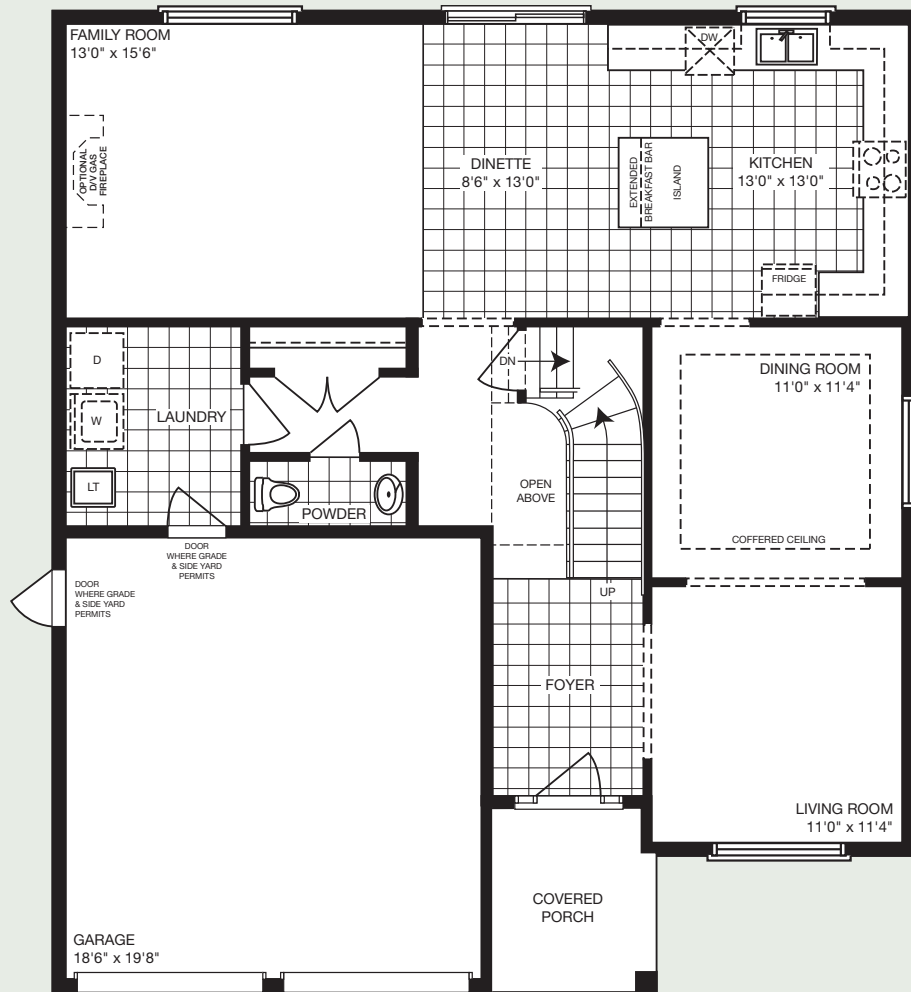

# THE MONTEBELLO

50' LOT | 4 BEDROOM | 2,588 - 2,618 SQ. FT.

Elevation B - 2,618 sq. ft.

[mynextstop.ca](http://mynextstop.ca) | [macphersonbuilders.com](http://macphersonbuilders.com)

# THE MONTEBELLO

4 BEDROOM

2,588 - 2,618 SQ. FT.

Elevation A - 2,598 sq. FT.

Elevation C - 2,588 sq. FT.

MAIN FLOOR  
Elevation B

MAIN FLOOR  
Elevation A

MAIN FLOOR  
Elevation C

SECOND FLOOR  
Elevation B

SECOND FLOOR  
Elevation A

SECOND FLOOR  
Elevation C

SECOND FLOOR  
Optional Ensuite

BASEMENT  
Elevation B

BASEMENT  
Elevation A & C

All dimensions are approximate and subject to change without notice. Dimensions are in feet and may vary between elevations. Please see sales representative for details. E. & O. E.