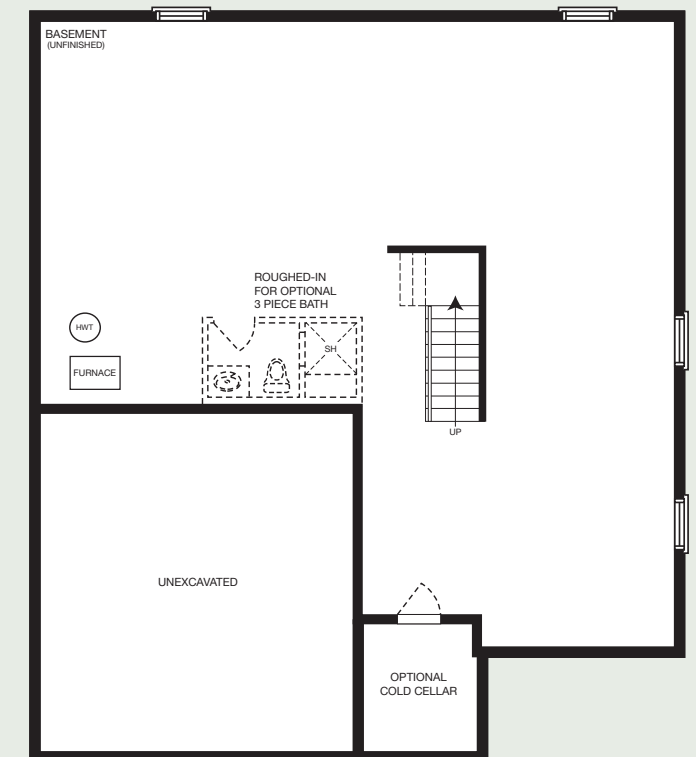

# THE MONTEBELLO

50' LOT | 4 BEDROOM | 2,588 - 2,618 SQ. FT.

Elevation B - 2,618 sq. ft.

[mynextstop.ca](http://mynextstop.ca) | [macphersonbuilders.com](http://macphersonbuilders.com)

# THE MONTEBELLO

4 BEDROOM

2,588 - 2,618 SQ. FT.

Elevation A - 2,598 sq. FT.

Elevation C - 2,588 sq. FT.

MAIN FLOOR  
Elevation B

MAIN FLOOR  
Elevation A

MAIN FLOOR  
Elevation C

SECOND FLOOR  
Elevation B

SECOND FLOOR  
Elevation A

SECOND FLOOR  
Elevation C

SECOND FLOOR  
Optional Ensuite

BASEMENT  
Elevation B

BASEMENT  
Elevation A & C

All dimensions are approximate and subject to change without notice. Dimensions are in feet and may vary between elevations. Please see sales representative for details. E. & O. E.