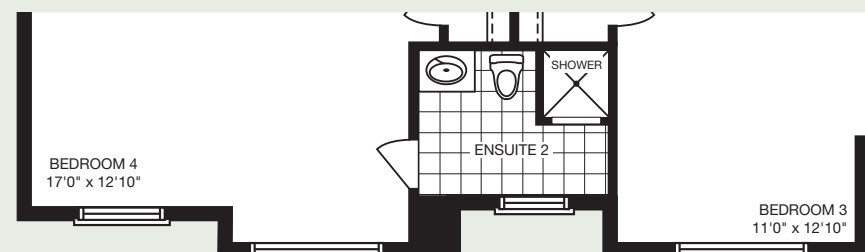

# THE MONTEBELLO

50' LOT | 4 BEDROOM | 2,588 - 2,618 SQ. FT.

Elevation B - 2,618 sq. ft.

[mynextstop.ca](http://mynextstop.ca) | [macphersonbuilders.com](http://macphersonbuilders.com)

# THE MONTEBELLO

4 BEDROOM

2,588 - 2,618 SQ. FT.

Elevation A - 2,598 sq. FT.

Elevation C - 2,588 sq. FT.

MAIN FLOOR  
Elevation B

MAIN FLOOR  
Elevation A

MAIN FLOOR  
Elevation C

SECOND FLOOR  
Elevation B

SECOND FLOOR  
Elevation A

SECOND FLOOR  
Elevation C

SECOND FLOOR  
Optional Ensuite

BASEMENT  
Elevation B

BASEMENT  
Elevation A & C

All dimensions are approximate and subject to change without notice. Dimensions are in feet and may vary between elevations. Please see sales representative for details. E. & O. E.