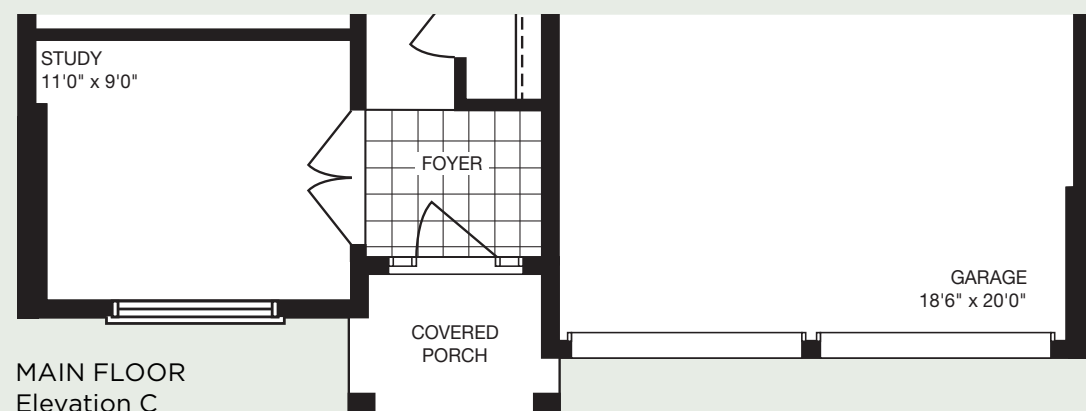

THE BANFF

50' LOT | 4 BEDROOM | 2,202 sq. ft.

mynextstop.ca | macphersonbuilders.com

Elevation C - 2,202 sq. ft.

THE BANFF

4 BEDROOM

2,202 sq. ft.

Elevation A - 2,202 sq. ft.

Elevation B - 2,202 sq. ft.

SECOND FLOOR
Elevation A, B & C

BASEMENT
Elevation A, B & C

MAIN FLOOR
Elevation C

All dimensions are approximate and subject to change without notice. Dimensions are in feet and may vary between elevations. Please see sales representative for details. E. & O. E.