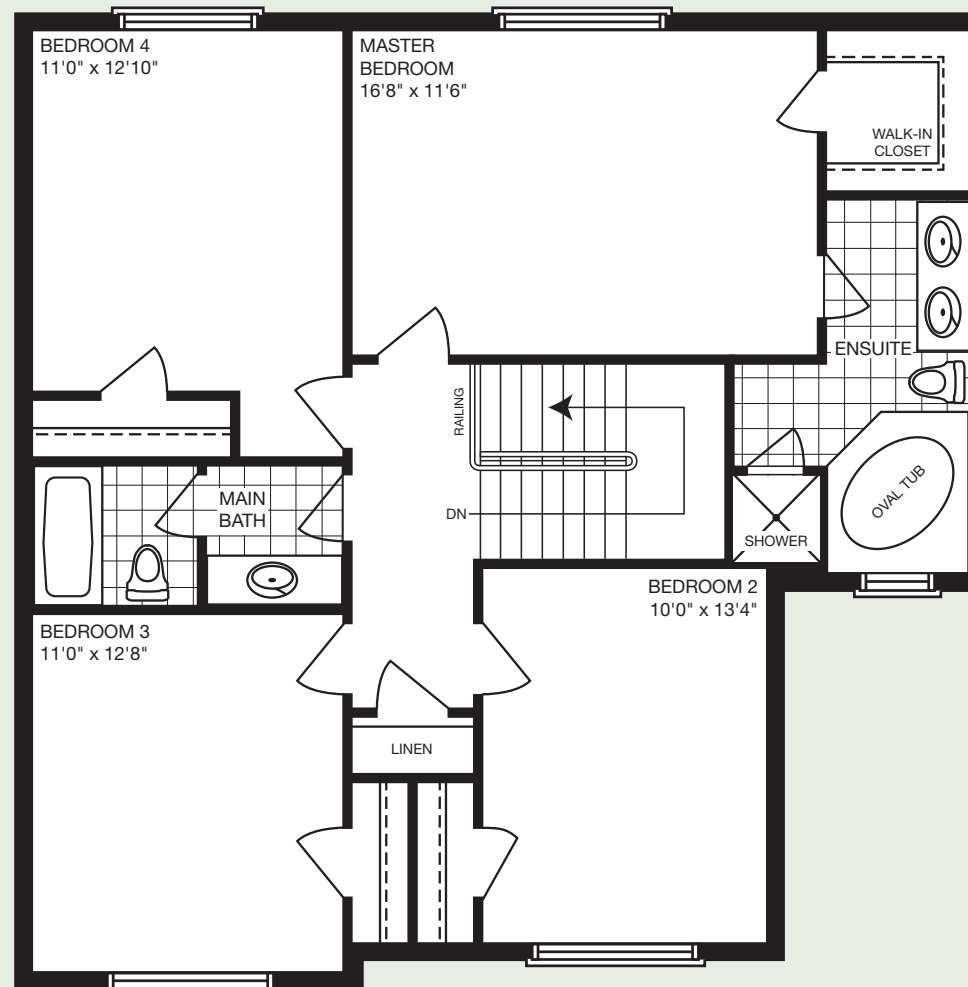

THE BANFF

50' LOT | 4 BEDROOM | 2,202 sq. ft.

mynextstop.ca | macphersonbuilders.com

Elevation C - 2,202 sq. ft.

THE BANFF

4 BEDROOM

2,202 sq. ft.

Elevation A - 2,202 sq. ft.

Elevation B - 2,202 sq. ft.

SECOND FLOOR
Elevation A, B & C

BASEMENT
Elevation A, B & C

MAIN FLOOR
Elevation C

All dimensions are approximate and subject to change without notice. Dimensions are in feet and may vary between elevations. Please see sales representative for details. E. & O. E.