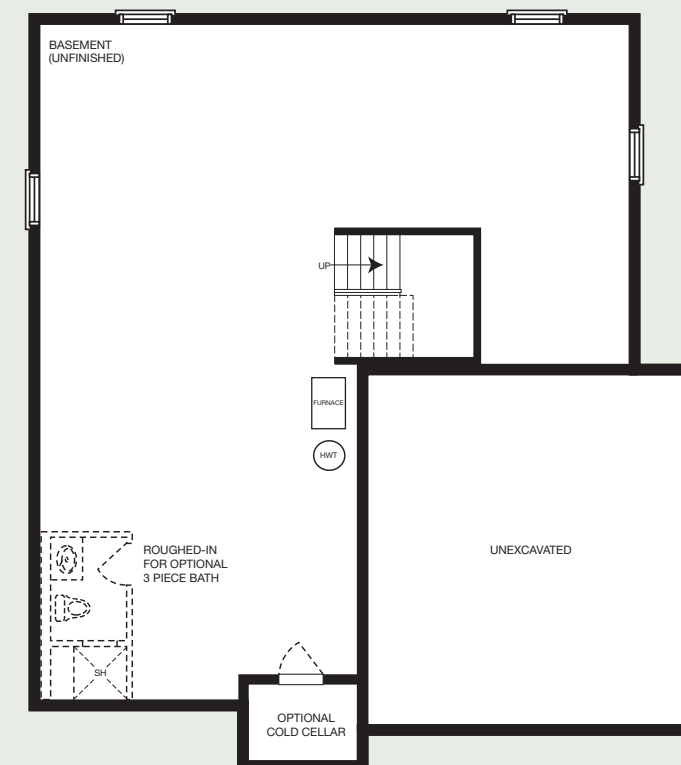

THE BANFF

50' LOT | 4 BEDROOM | 2,202 sq. ft.

mynextstop.ca | macphersonbuilders.com

Elevation C - 2,202 sq. ft.

THE BANFF

4 BEDROOM

2,202 sq. ft.

Elevation A - 2,202 sq. ft.

Elevation B - 2,202 sq. ft.

SECOND FLOOR
Elevation A, B & C

BASEMENT
Elevation A, B & C

MAIN FLOOR
Elevation C

All dimensions are approximate and subject to change without notice. Dimensions are in feet and may vary between elevations. Please see sales representative for details. E. & O. E.