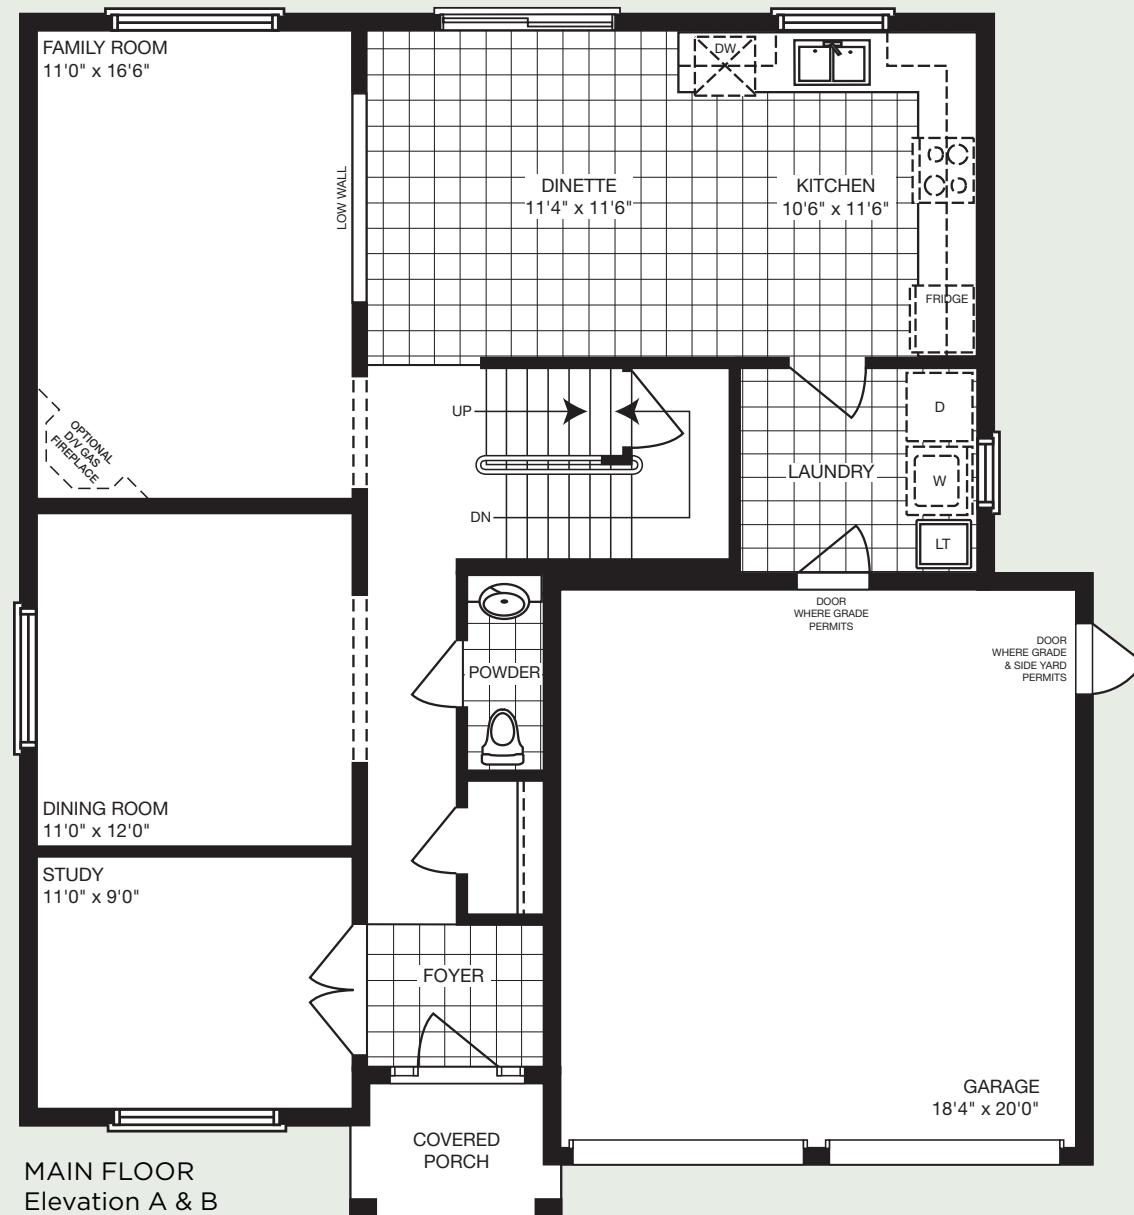

THE BANFF

50' LOT | 4 BEDROOM | 2,202 sq. ft.

mynextstop.ca | macphersonbuilders.com

Elevation C - 2,202 sq. ft.

THE BANFF

4 BEDROOM

2,202 sq. ft.

Elevation A - 2,202 sq. ft.

Elevation B - 2,202 sq. ft.

SECOND FLOOR
Elevation A, B & C

BASEMENT
Elevation A, B & C

MAIN FLOOR
Elevation C

All dimensions are approximate and subject to change without notice. Dimensions are in feet and may vary between elevations. Please see sales representative for details. E. & O. E.