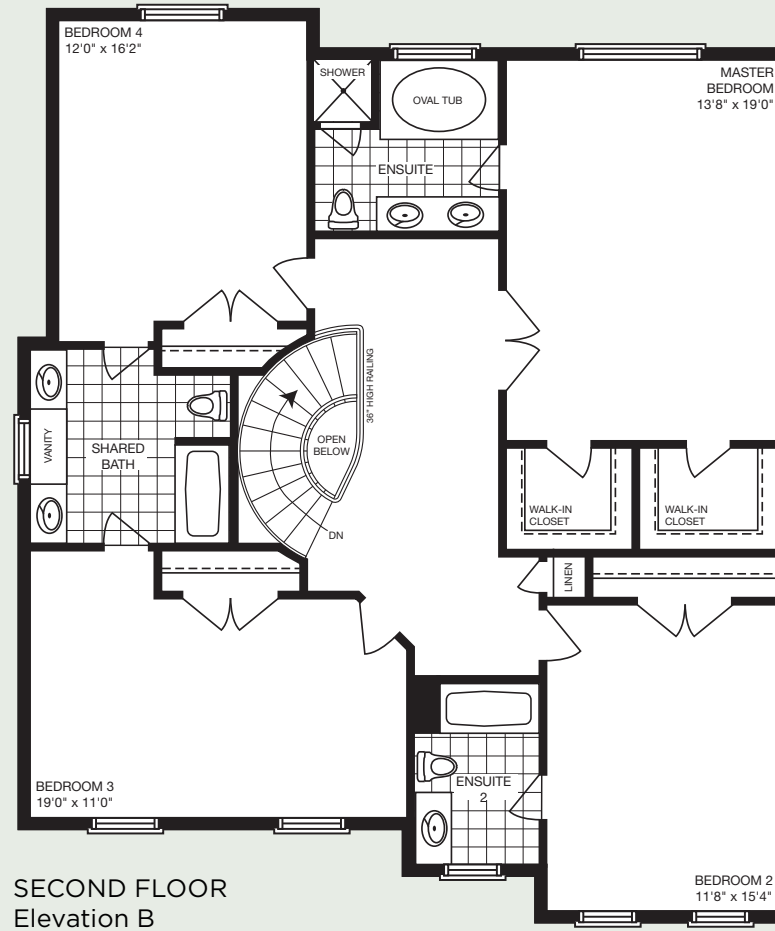

THE ALGONGQUIN

50' LOT | 4 BEDROOM | 3,000 - 3,007 sq. ft.

Elevation C - 3,000 sq. ft.

mynextstop.ca | macphersonbuilders.com

THE ALGONQUIN

4 BEDROOM

3,000 - 3,007 sq. ft.

Elevation A - 3,005 sq. ft.

Elevation B - 3,007 sq. ft.

MAIN FLOOR
Elevation B

MAIN FLOOR
Elevation A

MAIN FLOOR
Elevation C

SECOND FLOOR
Elevation B

SECOND FLOOR
Elevation A

SECOND FLOOR
Elevation C

BASEMENT
Elevation A, B & C

All dimensions are approximate and subject to change without notice. Dimensions are in feet and may vary between elevations. Please see sales representative for details. E. & O. E.