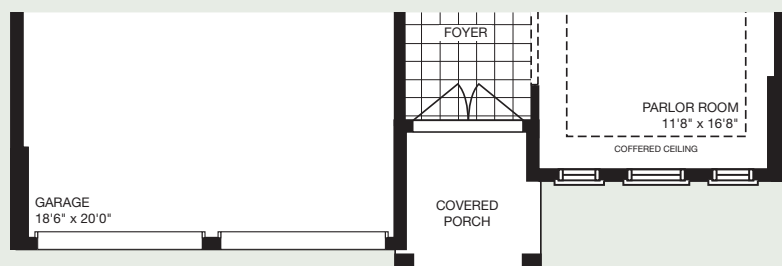

THE ALGONGQUIN

50' LOT | 4 BEDROOM | 3,000 - 3,007 sq. ft.

Elevation C - 3,000 sq. ft.

mynextstop.ca | macphersonbuilders.com

THE ALGONQUIN

4 BEDROOM

3,000 - 3,007 sq. ft.

Elevation A - 3,005 sq. ft.

Elevation B - 3,007 sq. ft.

MAIN FLOOR
Elevation B

MAIN FLOOR
Elevation A

MAIN FLOOR
Elevation C

SECOND FLOOR
Elevation B

SECOND FLOOR
Elevation A

SECOND FLOOR
Elevation C

BASEMENT
Elevation A, B & C

All dimensions are approximate and subject to change without notice. Dimensions are in feet and may vary between elevations. Please see sales representative for details. E. & O. E.