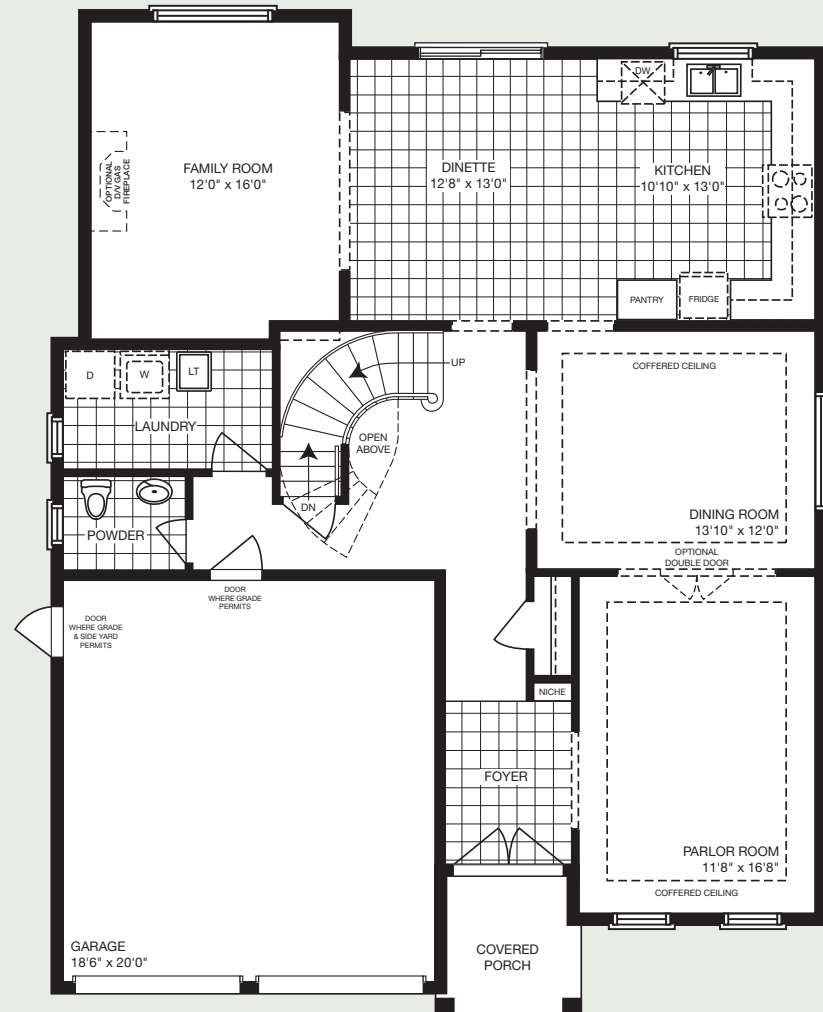

THE ALGONGQUIN

50' LOT | 4 BEDROOM | 3,000 - 3,007 sq. ft.

Elevation C - 3,000 sq. ft.

mynextstop.ca | macphersonbuilders.com

THE ALGONQUIN

4 BEDROOM

3,000 - 3,007 sq. ft.

Elevation A - 3,005 sq. ft.

Elevation B - 3,007 sq. ft.

MAIN FLOOR
Elevation B

MAIN FLOOR
Elevation A

MAIN FLOOR
Elevation C

SECOND FLOOR
Elevation B

SECOND FLOOR
Elevation A

SECOND FLOOR
Elevation C

BASEMENT
Elevation A, B & C

All dimensions are approximate and subject to change without notice. Dimensions are in feet and may vary between elevations. Please see sales representative for details. E. & O. E.