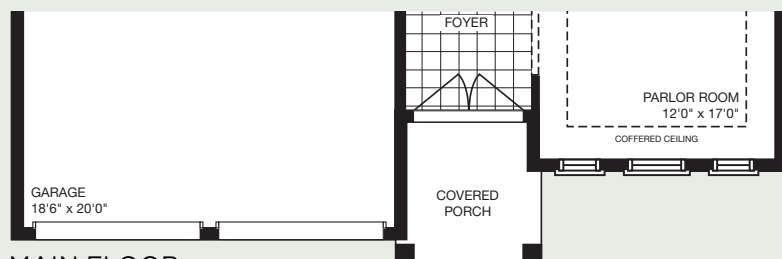

THE ALGONGQUIN

50' LOT | 4 BEDROOM | 3,000 - 3,007 sq. ft.

Elevation C - 3,000 sq. ft.

mynextstop.ca | macphersonbuilders.com

THE ALGONQUIN

4 BEDROOM

3,000 - 3,007 sq. ft.

Elevation A - 3,005 sq. ft.

Elevation B - 3,007 sq. ft.

MAIN FLOOR
Elevation B

MAIN FLOOR
Elevation A

MAIN FLOOR
Elevation C

SECOND FLOOR
Elevation B

SECOND FLOOR
Elevation A

SECOND FLOOR
Elevation C

BASEMENT
Elevation A, B & C

All dimensions are approximate and subject to change without notice. Dimensions are in feet and may vary between elevations. Please see sales representative for details. E. & O. E.