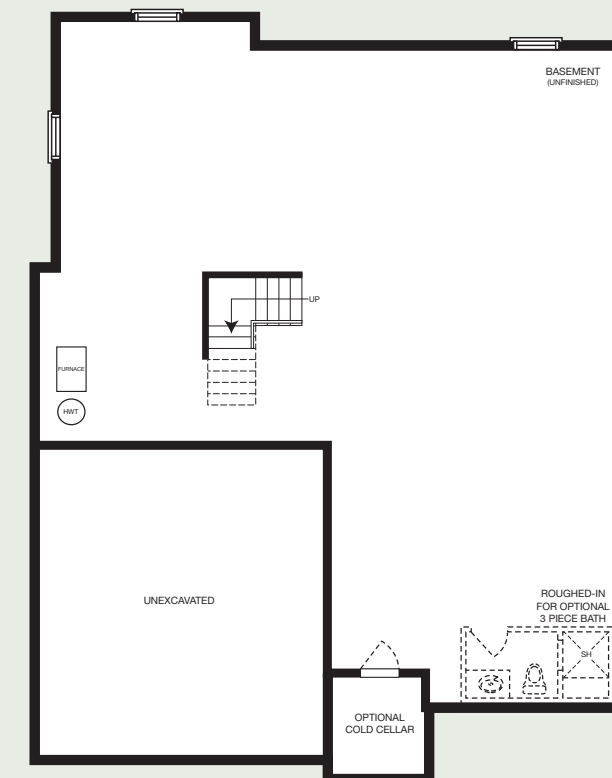

THE ALGONGQUIN

50' LOT | 4 BEDROOM | 3,000 - 3,007 sq. ft.

Elevation C - 3,000 sq. ft.

mynextstop.ca | macphersonbuilders.com

THE ALGONQUIN

4 BEDROOM

3,000 - 3,007 sq. ft.

Elevation A - 3,005 sq. ft.

Elevation B - 3,007 sq. ft.

MAIN FLOOR
Elevation B

MAIN FLOOR
Elevation A

MAIN FLOOR
Elevation C

SECOND FLOOR
Elevation B

SECOND FLOOR
Elevation A

SECOND FLOOR
Elevation C

BASEMENT
Elevation A, B & C

All dimensions are approximate and subject to change without notice. Dimensions are in feet and may vary between elevations. Please see sales representative for details. E. & O. E.