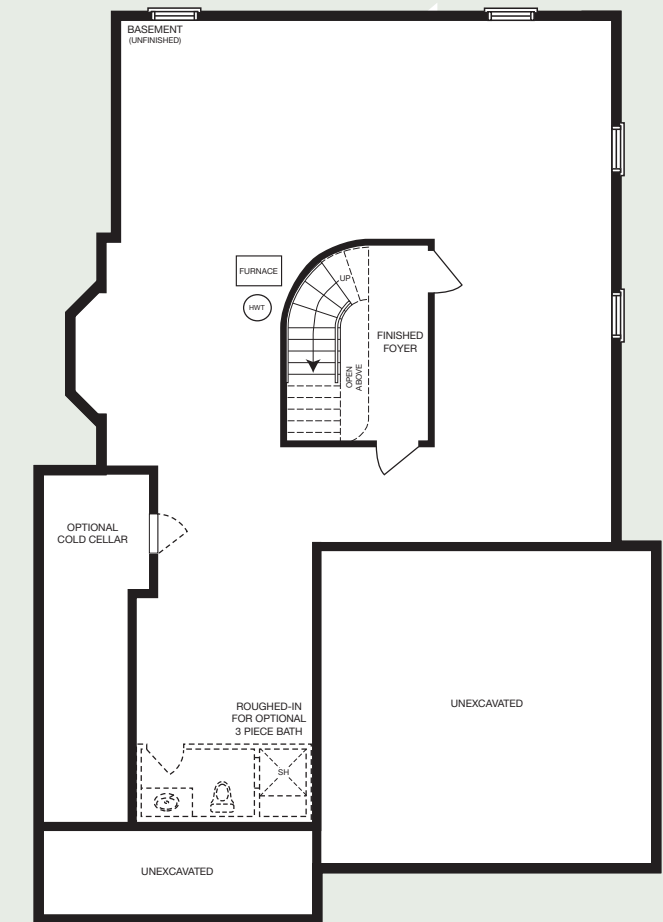

THE ROYAL YORK

4 BEDROOM

3,083 - 3,135 sq. ft.
INCLUDES 90 SQ.FT. FINISHED BASEMENT AREA

Elevation A - 3,083 sq. ft.

mynextstop.ca | macphersonbuilders.com

THE ROYAL YORK

4 BEDROOM

3,083 - 3,135 SQ. FT.
INCLUDES 90 SQ. FT. FINISHED BASEMENT AREA

Elevation B - 3,135 sq. ft.

Elevation C - 3,083 sq. ft.

MAIN FLOOR
Elevation A

MAIN FLOOR
Elevation B & C

SECOND FLOOR
Elevation A

SECOND FLOOR
Elevation B & C

BASEMENT
Elevation A, B & C

All dimensions are approximate and subject to change without notice. Dimensions are in feet and may vary between elevations. Please see sales representative for details. E. & O. E.