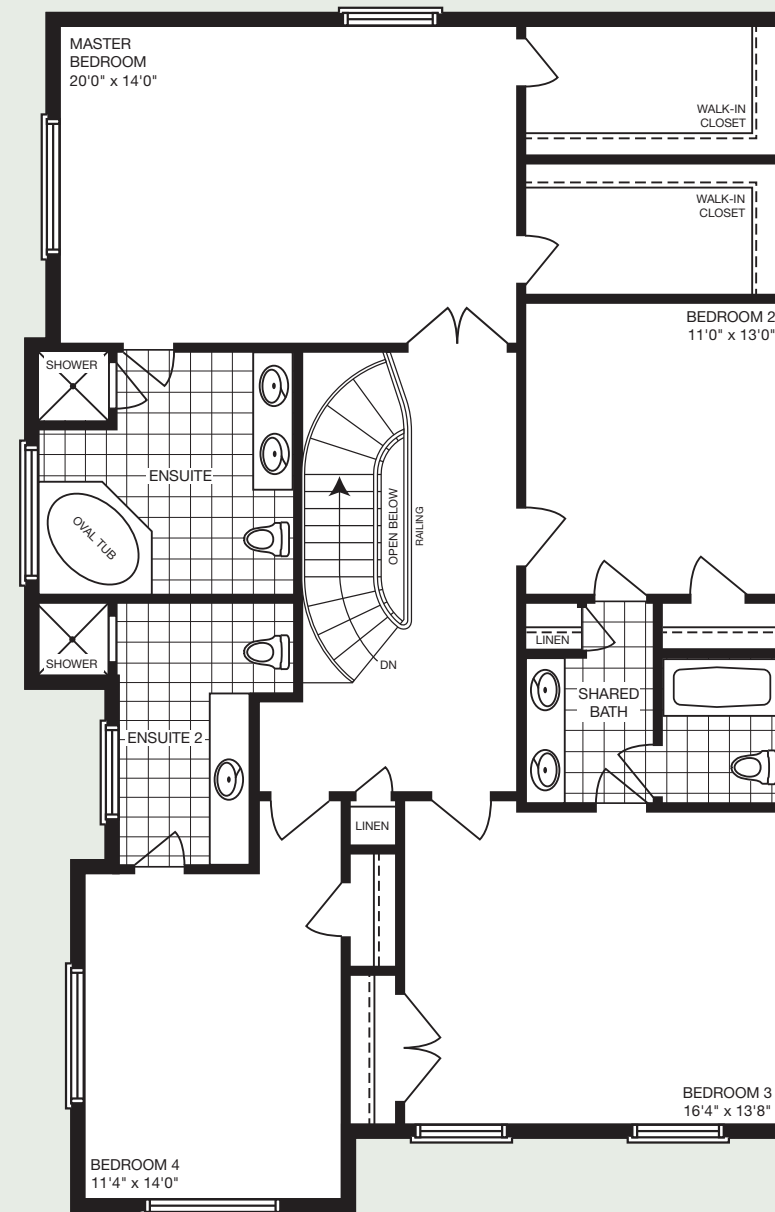

THE ROYAL YORK

4 BEDROOM

3,083 - 3,135 sq. ft.
INCLUDES 90 SQ.FT. FINISHED BASEMENT AREA

Elevation A - 3,083 sq. ft.

mynextstop.ca | macphersonbuilders.com

THE ROYAL YORK

4 BEDROOM

3,083 - 3,135 SQ. FT.
INCLUDES 90 SQ. FT. FINISHED BASEMENT AREA

Elevation B - 3,135 sq. ft.

Elevation C - 3,083 sq. ft.

MAIN FLOOR
Elevation A

MAIN FLOOR
Elevation B & C

SECOND FLOOR
Elevation A

SECOND FLOOR
Elevation B & C

BASEMENT
Elevation A, B & C

All dimensions are approximate and subject to change without notice. Dimensions are in feet and may vary between elevations. Please see sales representative for details. E. & O. E.