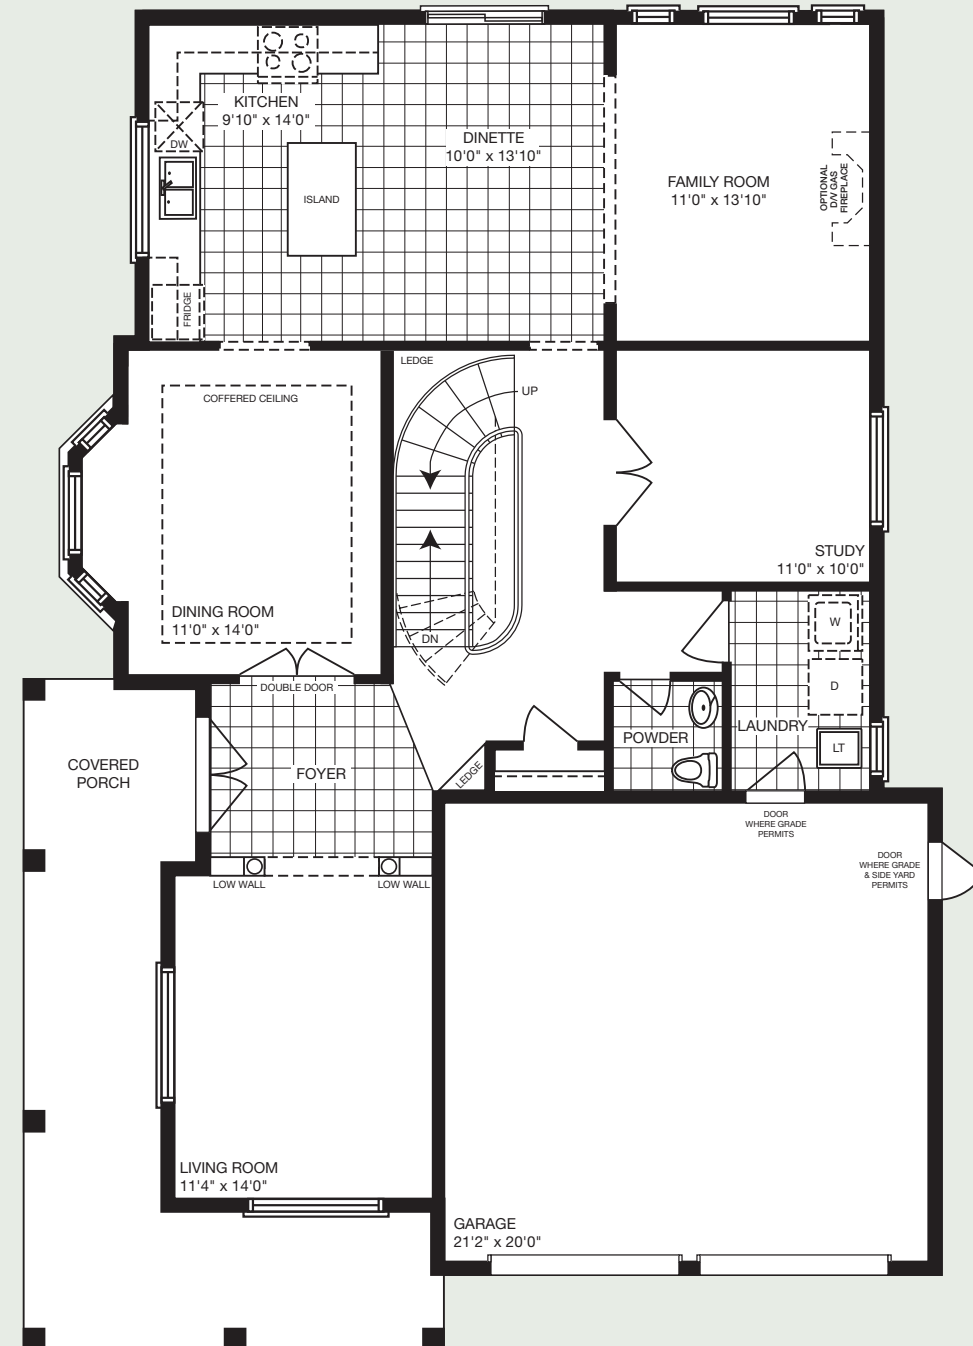

THE ROYAL YORK

4 BEDROOM

3,083 - 3,135 sq. ft.
INCLUDES 90 SQ.FT. FINISHED BASEMENT AREA

Elevation A - 3,083 sq. ft.

mynextstop.ca | macphersonbuilders.com

THE ROYAL YORK

4 BEDROOM

3,083 - 3,135 SQ. FT.
INCLUDES 90 SQ. FT. FINISHED BASEMENT AREA

Elevation B - 3,135 sq. ft.

Elevation C - 3,083 sq. ft.

MAIN FLOOR
Elevation A

MAIN FLOOR
Elevation B & C

SECOND FLOOR
Elevation A

SECOND FLOOR
Elevation B & C

BASEMENT
Elevation A, B & C

All dimensions are approximate and subject to change without notice. Dimensions are in feet and may vary between elevations. Please see sales representative for details. E. & O. E.