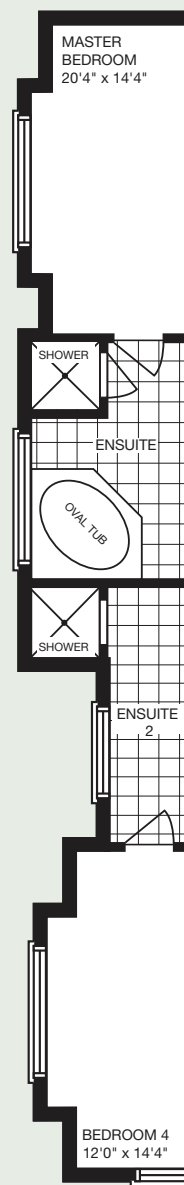

THE ROYAL YORK

4 BEDROOM

3,083 - 3,135 sq. ft.
INCLUDES 90 SQ.FT. FINISHED BASEMENT AREA

Elevation A - 3,083 sq. ft.

mynextstop.ca | macphersonbuilders.com

THE ROYAL YORK

4 BEDROOM

3,083 - 3,135 SQ. FT.
INCLUDES 90 SQ. FT. FINISHED BASEMENT AREA

Elevation B - 3,135 sq. ft.

Elevation C - 3,083 sq. ft.

MAIN FLOOR
Elevation A

MAIN FLOOR
Elevation B & C

SECOND FLOOR
Elevation A

SECOND FLOOR
Elevation B & C

BASEMENT
Elevation A, B & C

All dimensions are approximate and subject to change without notice. Dimensions are in feet and may vary between elevations. Please see sales representative for details. E. & O. E.