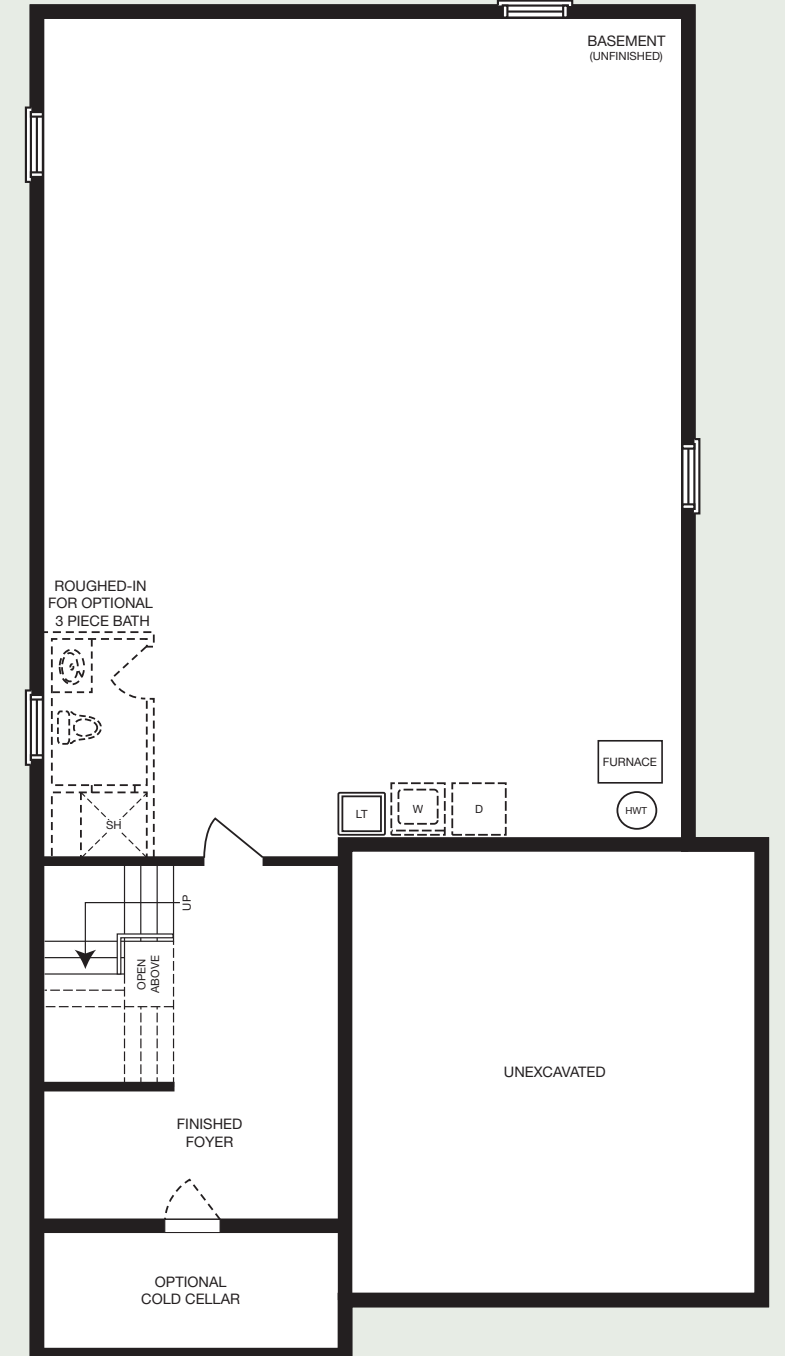

THE MACDONALD

3 BEDROOM

1,663 SQ. FT.
INCLUDES 222 SQ.FT. FINISHED BASEMENT AREA

mynextstop.ca | macphersonbuilders.com

Elevation A - 1,663 sq. ft.

THE MACDONALD

3 BEDROOM

1,663 SQ. FT.
INCLUDES 222 SQ.FT. FINISHED BASEMENT AREA

Elevation B - 1,663 sq. ft.

Elevation C - 1,663 sq. ft.

MAIN FLOOR
Elevation A & B

OPTIONAL
MAIN FLOOR
LAUNDRY ROOM

MAIN FLOOR
Elevation C

BASEMENT
Elevation A, B & C

All dimensions are approximate and subject to change without notice. Dimensions are in feet and may vary between elevations. Please see sales representative for details. E. & O. E.