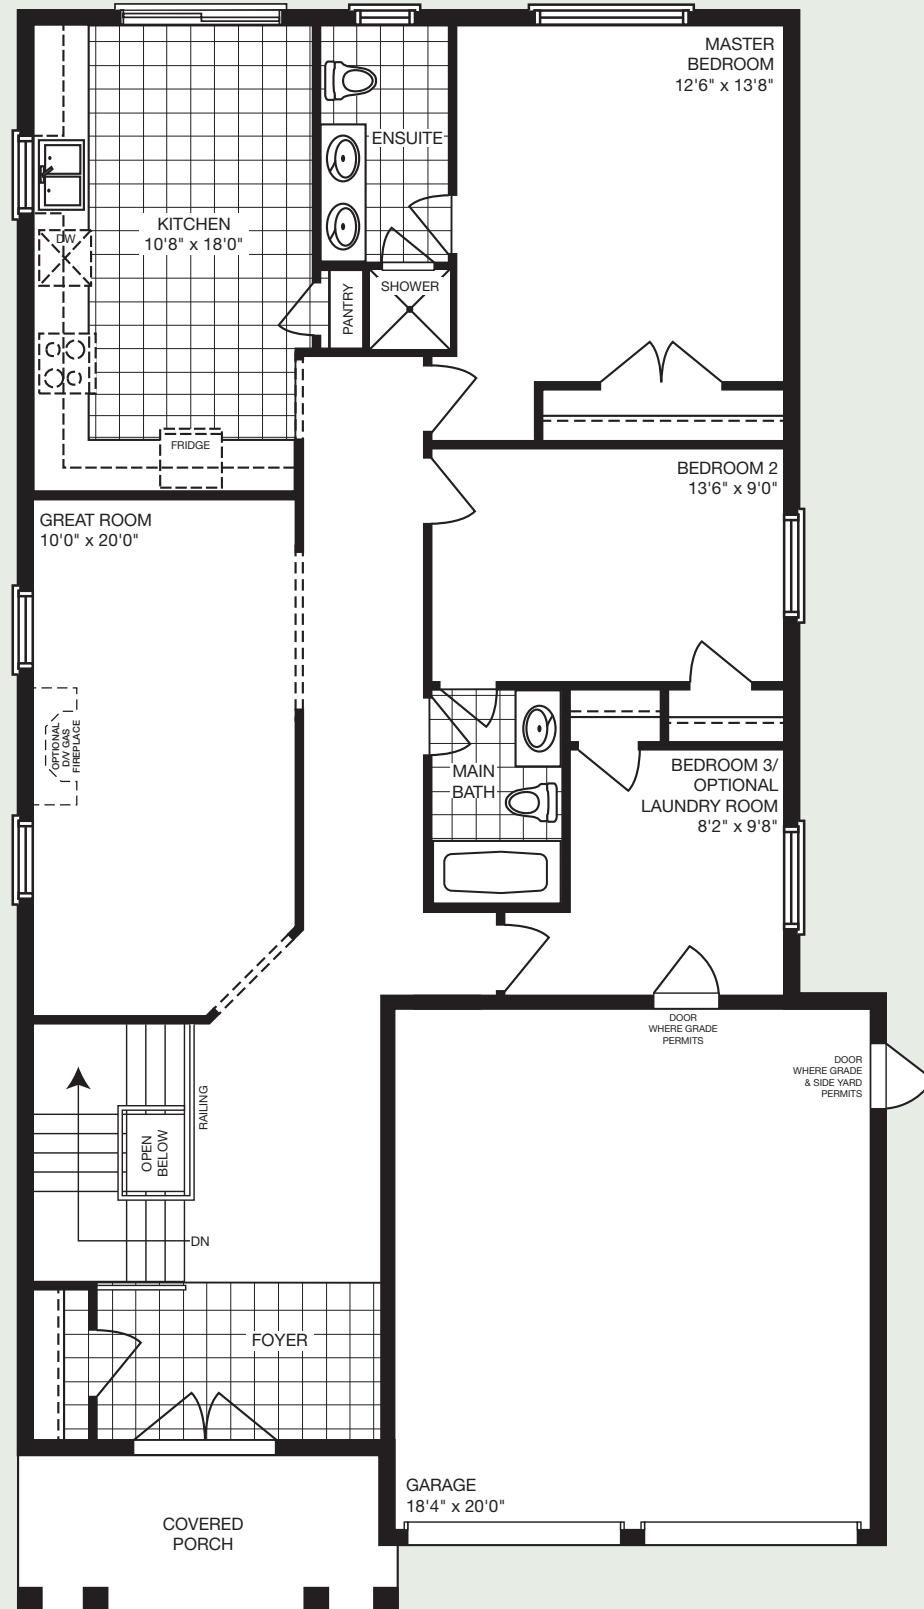

THE MACDONALD

3 BEDROOM

1,663 SQ. FT.
INCLUDES 222 SQ.FT. FINISHED BASEMENT AREA

mynextstop.ca | macphersonbuilders.com

Elevation A - 1,663 sq. ft.

THE MACDONALD

3 BEDROOM

1,663 SQ. FT.
INCLUDES 222 SQ.FT. FINISHED BASEMENT AREA

Elevation B - 1,663 sq. ft.

Elevation C - 1,663 sq. ft.

MAIN FLOOR
Elevation A & B

OPTIONAL
MAIN FLOOR
LAUNDRY ROOM

MAIN FLOOR
Elevation C

BASEMENT
Elevation A, B & C

All dimensions are approximate and subject to change without notice. Dimensions are in feet and may vary between elevations. Please see sales representative for details. E. & O. E.