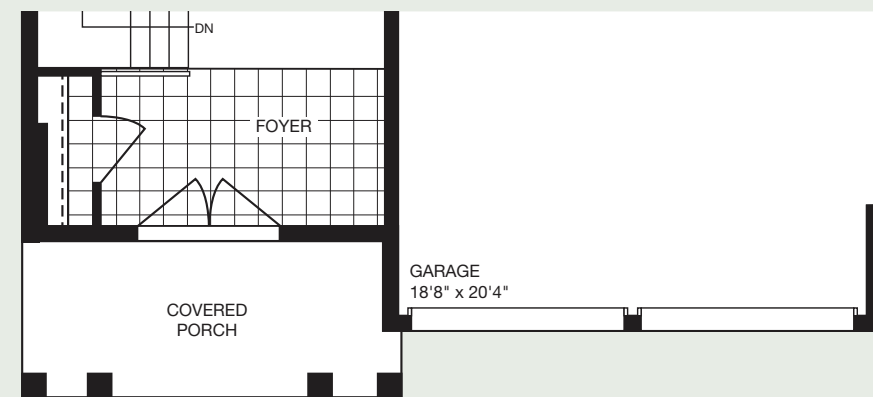

THE MACDONALD

3 BEDROOM

1,663 SQ. FT.
INCLUDES 222 SQ.FT. FINISHED BASEMENT AREA

mynextstop.ca | macphersonbuilders.com

Elevation A - 1,663 sq. ft.

THE MACDONALD

3 BEDROOM

1,663 SQ. FT.
INCLUDES 222 SQ.FT. FINISHED BASEMENT AREA

Elevation B - 1,663 sq. ft.

Elevation C - 1,663 sq. ft.

MAIN FLOOR
Elevation A & B

OPTIONAL
MAIN FLOOR
LAUNDRY ROOM

MAIN FLOOR
Elevation C

BASEMENT
Elevation A, B & C

All dimensions are approximate and subject to change without notice. Dimensions are in feet and may vary between elevations. Please see sales representative for details. E. & O. E.