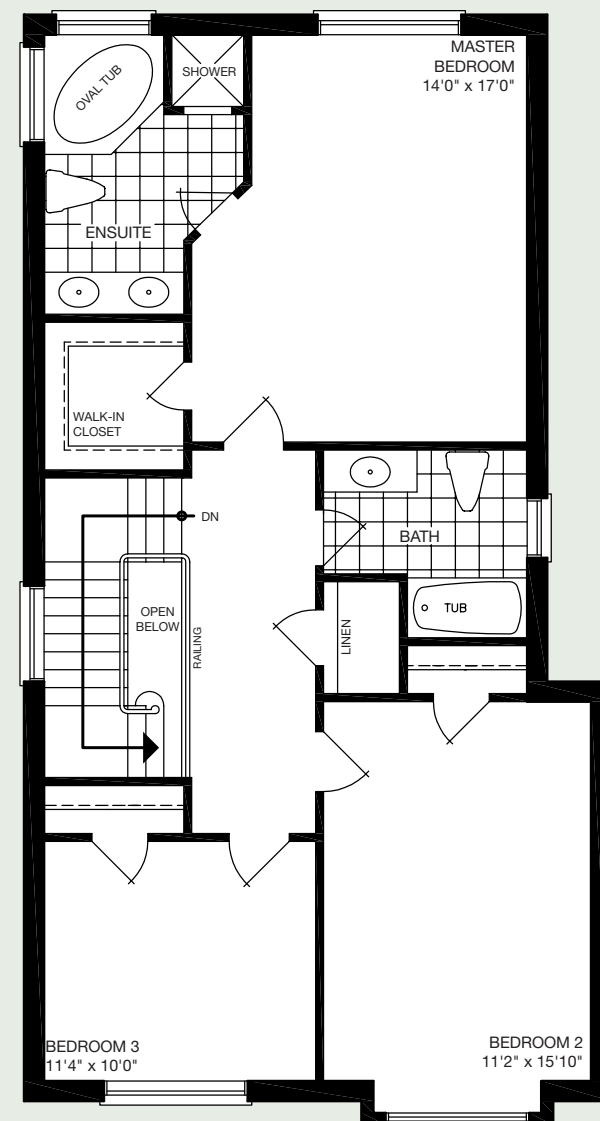

THE JASPER

45' LOT | 3 BEDROOM | 1,817 - 1,818 SQ. FT.

mynextstop.ca | macphersonbuilders.com

Elevation A - 1,818 sq. ft.

THE JASPER

3 BEDROOM

1,817 - 1,818 SQ. FT.

Elevation B - 1,817 SQ. FT.

Elevation C - 1,818 SQ. FT.

MAIN FLOOR
Elevation A & B

MAIN FLOOR
Elevation C

SECOND FLOOR
Elevation B

SECOND FLOOR
Elevation C

SECOND FLOOR
Elevation A

BASEMENT
Elevation A, B & C

All dimensions are approximate and subject to change without notice. Dimensions are in feet and may vary between elevations. Please see sales representative for details. E. & O. E.