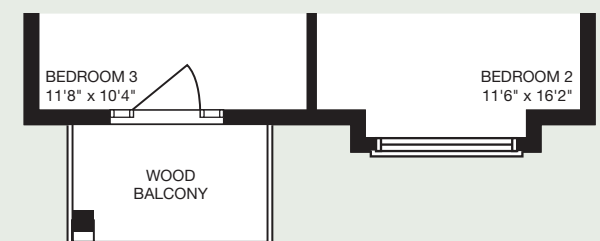

THE JASPER

45' LOT | 3 BEDROOM | 1,817 - 1,818 SQ. FT.

mynextstop.ca | macphersonbuilders.com

Elevation A - 1,818 sq. ft.

THE JASPER

3 BEDROOM

1,817 - 1,818 SQ. FT.

Elevation B - 1,817 SQ. FT.

Elevation C - 1,818 SQ. FT.

MAIN FLOOR
Elevation A & B

MAIN FLOOR
Elevation C

SECOND FLOOR
Elevation B

SECOND FLOOR
Elevation C

SECOND FLOOR
Elevation A

BASEMENT
Elevation A, B & C

All dimensions are approximate and subject to change without notice. Dimensions are in feet and may vary between elevations. Please see sales representative for details. E. & O. E.