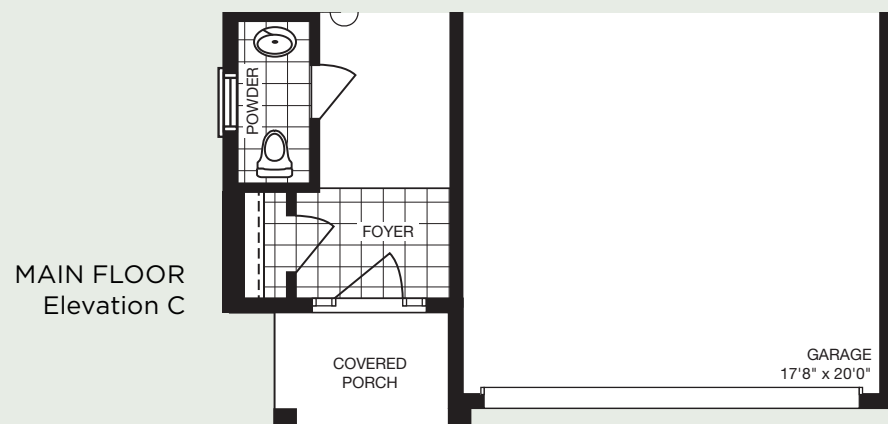

THE JASPER

45' LOT | 3 BEDROOM | 1,817 - 1,818 SQ. FT.

mynextstop.ca | macphersonbuilders.com

Elevation A - 1,818 sq. ft.

THE JASPER

3 BEDROOM

1,817 - 1,818 SQ. FT.

Elevation B - 1,817 SQ. FT.

Elevation C - 1,818 SQ. FT.

MAIN FLOOR
Elevation A & B

MAIN FLOOR
Elevation C

SECOND FLOOR
Elevation B

SECOND FLOOR
Elevation C

SECOND FLOOR
Elevation A

BASEMENT
Elevation A, B & C

All dimensions are approximate and subject to change without notice. Dimensions are in feet and may vary between elevations. Please see sales representative for details. E. & O. E.