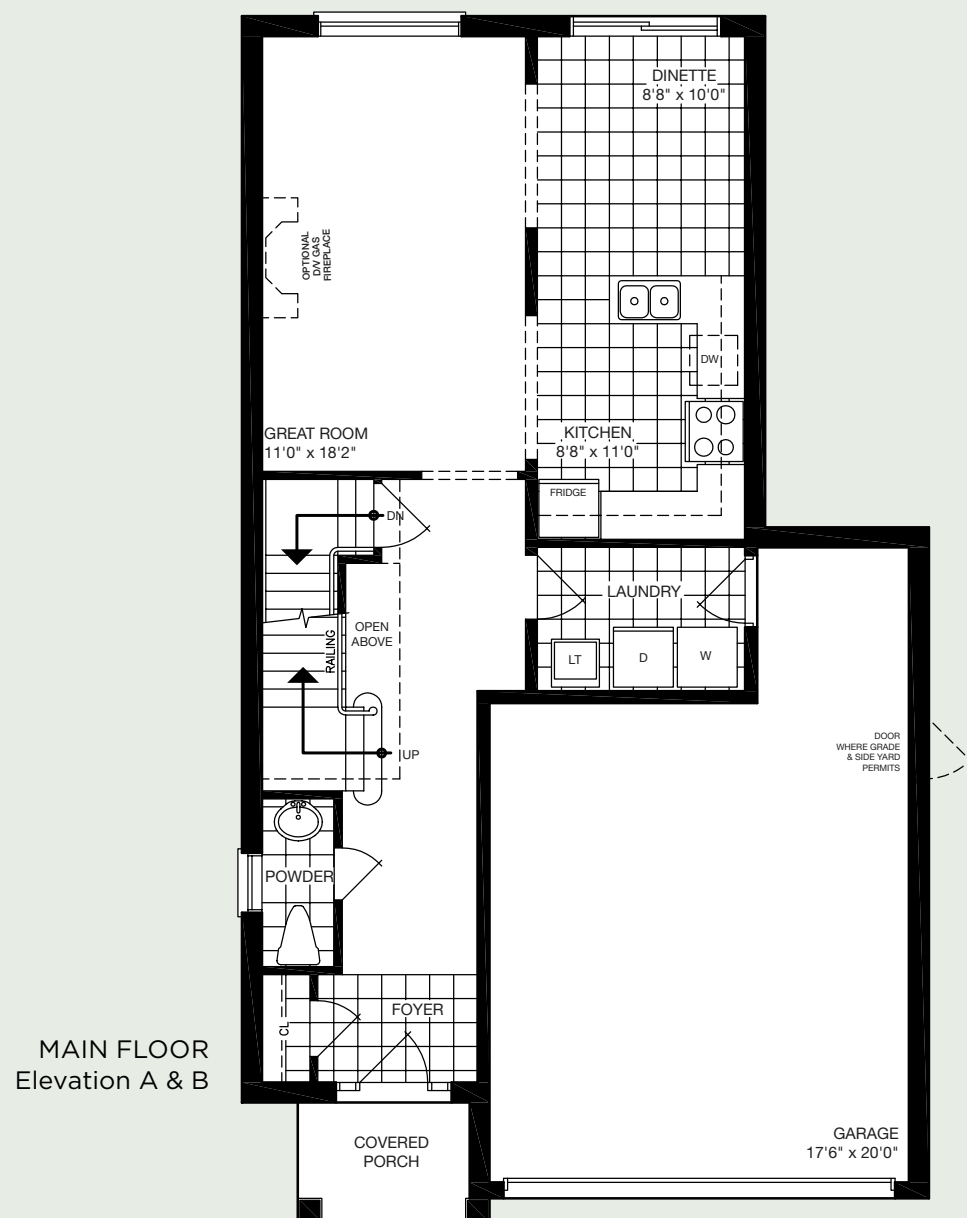

THE JASPER

45' LOT | 3 BEDROOM | 1,817 - 1,818 SQ. FT.

mynextstop.ca | macphersonbuilders.com

Elevation A - 1,818 sq. ft.

THE JASPER

3 BEDROOM

1,817 - 1,818 SQ. FT.

Elevation B - 1,817 SQ. FT.

Elevation C - 1,818 SQ. FT.

MAIN FLOOR
Elevation A & B

MAIN FLOOR
Elevation C

SECOND FLOOR
Elevation B

SECOND FLOOR
Elevation C

SECOND FLOOR
Elevation A

BASEMENT
Elevation A, B & C

All dimensions are approximate and subject to change without notice. Dimensions are in feet and may vary between elevations. Please see sales representative for details. E. & O. E.