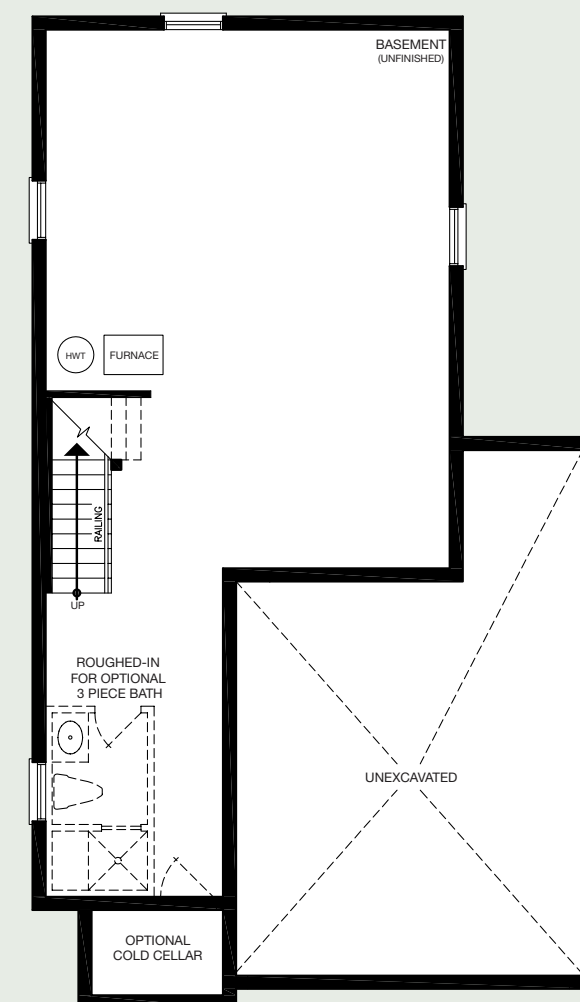

THE JASPER

45' LOT | 3 BEDROOM | 1,817 - 1,818 SQ. FT.

mynextstop.ca | macphersonbuilders.com

Elevation A - 1,818 sq. ft.

THE JASPER

3 BEDROOM

1,817 - 1,818 SQ. FT.

Elevation B - 1,817 SQ. FT.

Elevation C - 1,818 SQ. FT.

MAIN FLOOR
Elevation A & B

MAIN FLOOR
Elevation C

SECOND FLOOR
Elevation B

SECOND FLOOR
Elevation C

SECOND FLOOR
Elevation A

BASEMENT
Elevation A, B & C

All dimensions are approximate and subject to change without notice. Dimensions are in feet and may vary between elevations. Please see sales representative for details. E. & O. E.