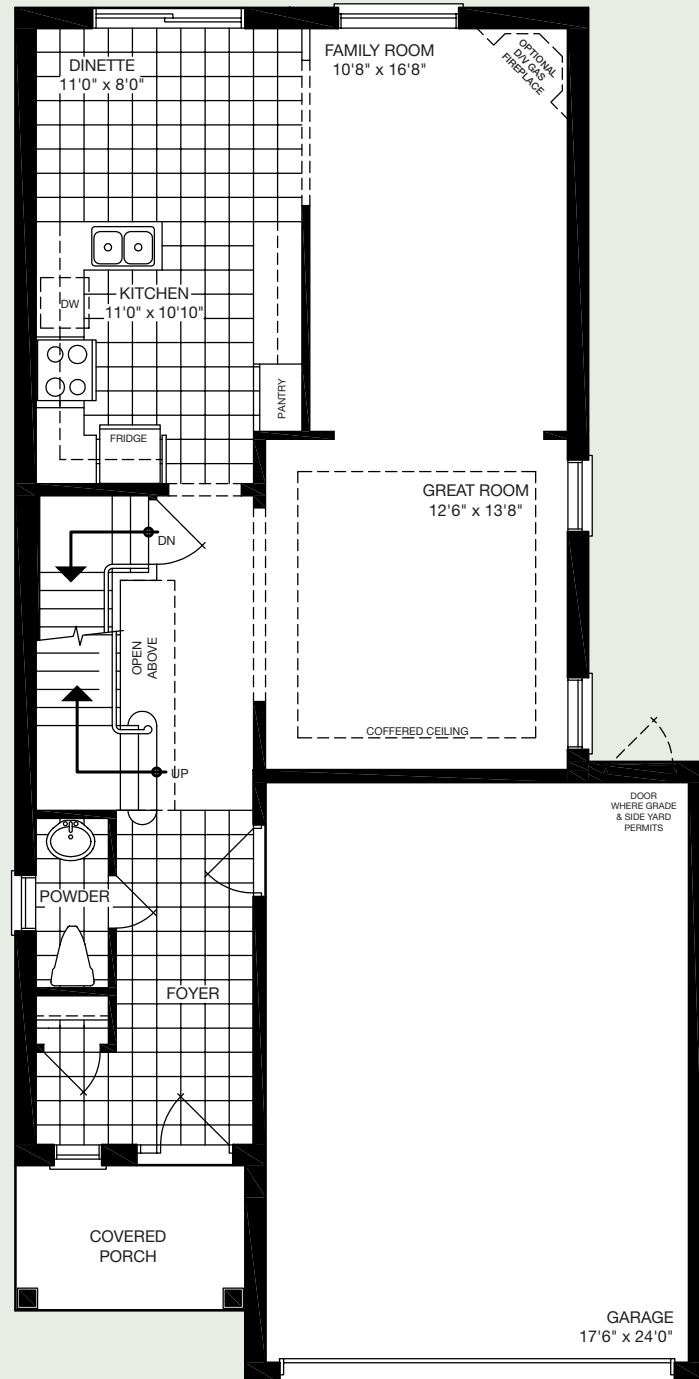

THE GLACIER

45' LOT | 3 BEDROOM | 2,007 - 2,011 sq. ft.

mynextstop.ca | macphersonbuilders.com

Elevation C - 2,007 sq. ft.

THE GLACIER

3 BEDROOM

2,007 - 2,011 SQ. FT.

Elevation A - 2,007 sq. ft.

Elevation B - 2,011 sq. ft.

MAIN FLOOR
Elevation A & B

MAIN FLOOR
Elevation C

SECOND FLOOR
Elevation A & B

SECOND FLOOR
Elevation C

BASEMENT
Elevation A, B & C

All dimensions are approximate and subject to change without notice. Dimensions are in feet and may vary between elevations. Please see sales representative for details. E. & O. E.