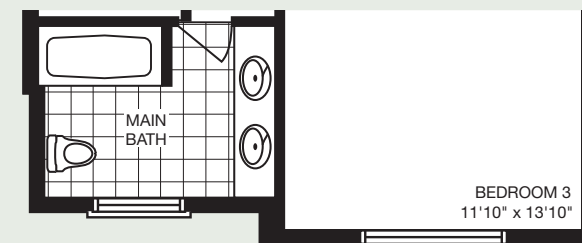

THE GLACIER

45' LOT | 3 BEDROOM | 2,007 - 2,011 sq. ft.

mynextstop.ca | macphersonbuilders.com

Elevation C - 2,007 sq. ft.

THE GLACIER

3 BEDROOM

2,007 - 2,011 SQ. FT.

Elevation A - 2,007 sq. ft.

Elevation B - 2,011 sq. ft.

MAIN FLOOR
Elevation A & B

MAIN FLOOR
Elevation C

SECOND FLOOR
Elevation A & B

SECOND FLOOR
Elevation C

BASEMENT
Elevation A, B & C

All dimensions are approximate and subject to change without notice. Dimensions are in feet and may vary between elevations. Please see sales representative for details. E. & O. E.