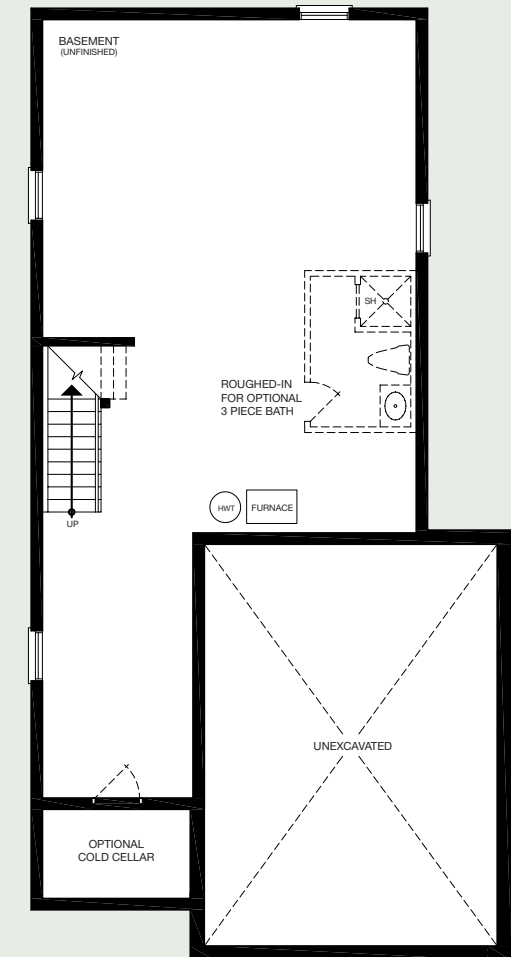

THE GLACIER

45' LOT | 3 BEDROOM | 2,007 - 2,011 sq. ft.

mynextstop.ca | macphersonbuilders.com

Elevation C - 2,007 sq. ft.

THE GLACIER

3 BEDROOM

2,007 - 2,011 SQ. FT.

Elevation A - 2,007 sq. ft.

Elevation B - 2,011 sq. ft.

MAIN FLOOR
Elevation A & B

MAIN FLOOR
Elevation C

SECOND FLOOR
Elevation A & B

SECOND FLOOR
Elevation C

BASEMENT
Elevation A, B & C

All dimensions are approximate and subject to change without notice. Dimensions are in feet and may vary between elevations. Please see sales representative for details. E. & O. E.