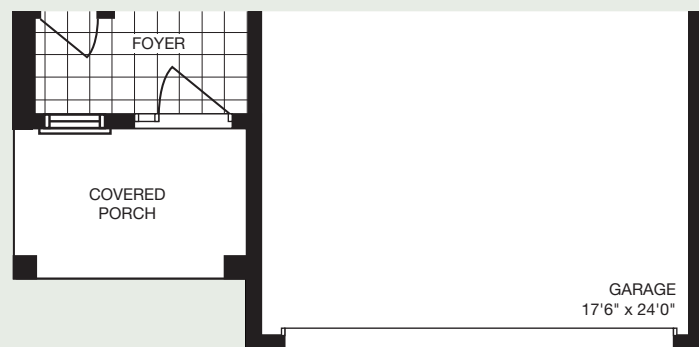

THE GLACIER

45' LOT | 3 BEDROOM | 2,007 - 2,011 sq. ft.

mynextstop.ca | macphersonbuilders.com

Elevation C - 2,007 sq. ft.

THE GLACIER

3 BEDROOM

2,007 - 2,011 SQ. FT.

Elevation A - 2,007 sq. ft.

Elevation B - 2,011 sq. ft.

MAIN FLOOR
Elevation A & B

MAIN FLOOR
Elevation C

SECOND FLOOR
Elevation A & B

SECOND FLOOR
Elevation C

BASEMENT
Elevation A, B & C

All dimensions are approximate and subject to change without notice. Dimensions are in feet and may vary between elevations. Please see sales representative for details. E. & O. E.