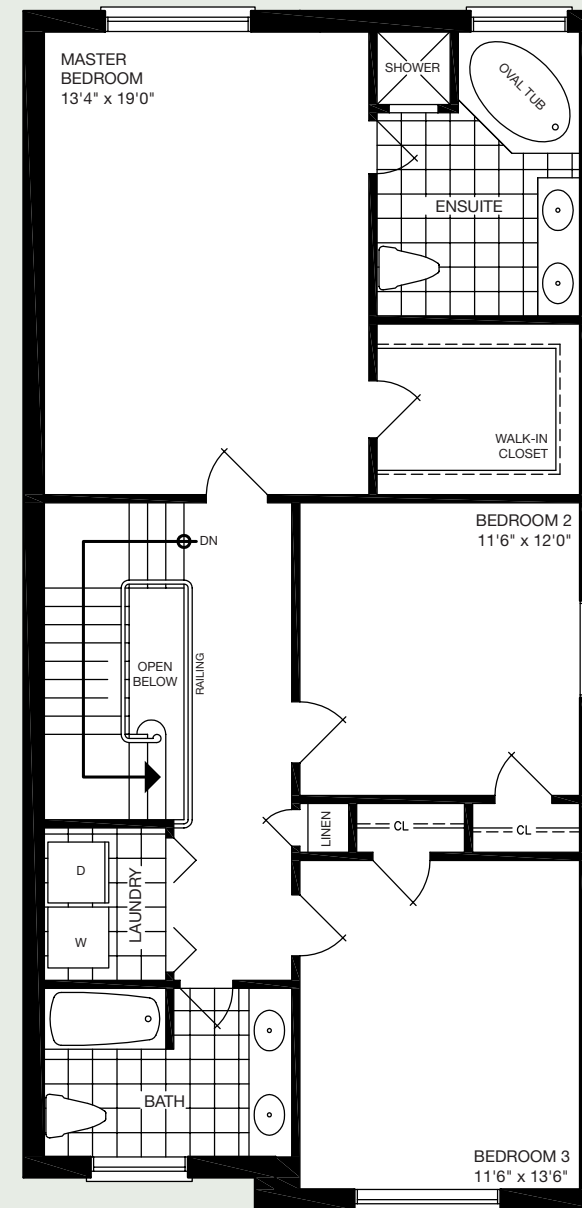

THE GLACIER

45' LOT | 3 BEDROOM | 2,007 - 2,011 sq. ft.

mynextstop.ca | macphersonbuilders.com

Elevation C - 2,007 sq. ft.

THE GLACIER

3 BEDROOM

2,007 - 2,011 SQ. FT.

Elevation A - 2,007 sq. ft.

Elevation B - 2,011 sq. ft.

MAIN FLOOR
Elevation A & B

MAIN FLOOR
Elevation C

SECOND FLOOR
Elevation A & B

SECOND FLOOR
Elevation C

BASEMENT
Elevation A, B & C

All dimensions are approximate and subject to change without notice. Dimensions are in feet and may vary between elevations. Please see sales representative for details. E. & O. E.