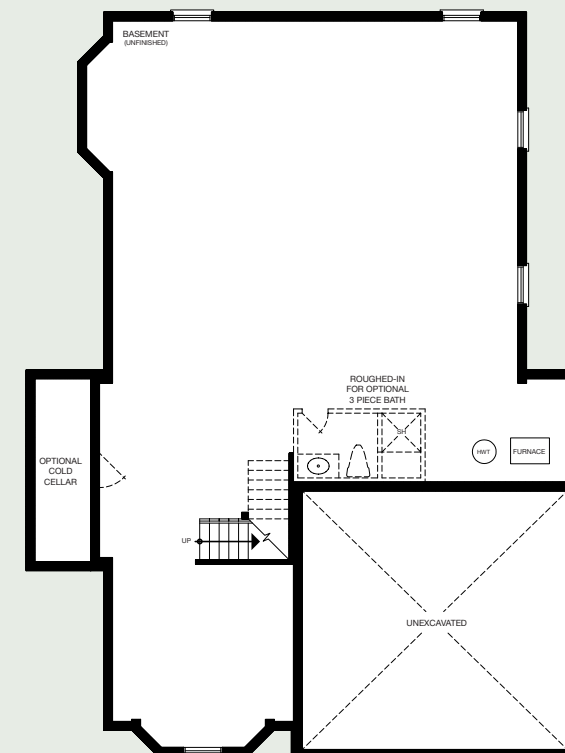

# THE EMPRESS

50' LOT | 4 BEDROOM | 3,150 - 3,214 sq. ft.

Elevation B - 3,214 sq. ft.

[mynextstop.ca](http://mynextstop.ca) | [macphersonbuilders.com](http://macphersonbuilders.com)

# THE EMPRESS

4 BEDROOM

3,150 - 3,214 sq. ft.

Elevation A - 3,198 sq. ft.

Elevation C - 3,150 sq. ft.

MAIN FLOOR  
Elevation A & C

MAIN FLOOR  
Elevation B

SECOND FLOOR  
Elevation A & C

SECOND FLOOR  
Elevation B

BASEMENT  
Elevation A & C

BASEMENT  
Elevation B

All dimensions are approximate and subject to change without notice. Dimensions are in feet and may vary between elevations. Please see sales representative for details. E. & O. E.