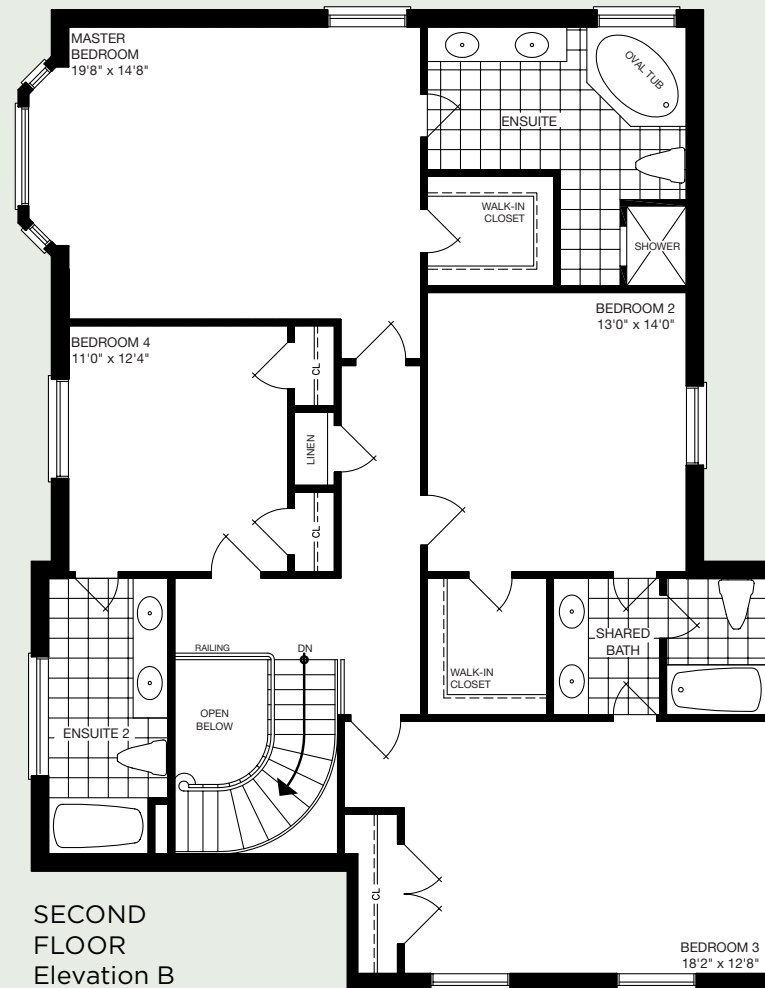

# THE EMPRESS

50' LOT | 4 BEDROOM | 3,150 - 3,214 sq. ft.

Elevation B - 3,214 sq. ft.

[mynextstop.ca](http://mynextstop.ca) | [macphersonbuilders.com](http://macphersonbuilders.com)

# THE EMPRESS

4 BEDROOM

3,150 - 3,214 sq. ft.

Elevation A - 3,198 sq. ft.

Elevation C - 3,150 sq. ft.

MAIN FLOOR  
Elevation A & C

MAIN FLOOR  
Elevation B

SECOND FLOOR  
Elevation A & C

SECOND FLOOR  
Elevation B

BASEMENT  
Elevation A & C

BASEMENT  
Elevation B

All dimensions are approximate and subject to change without notice. Dimensions are in feet and may vary between elevations. Please see sales representative for details. E. & O. E.